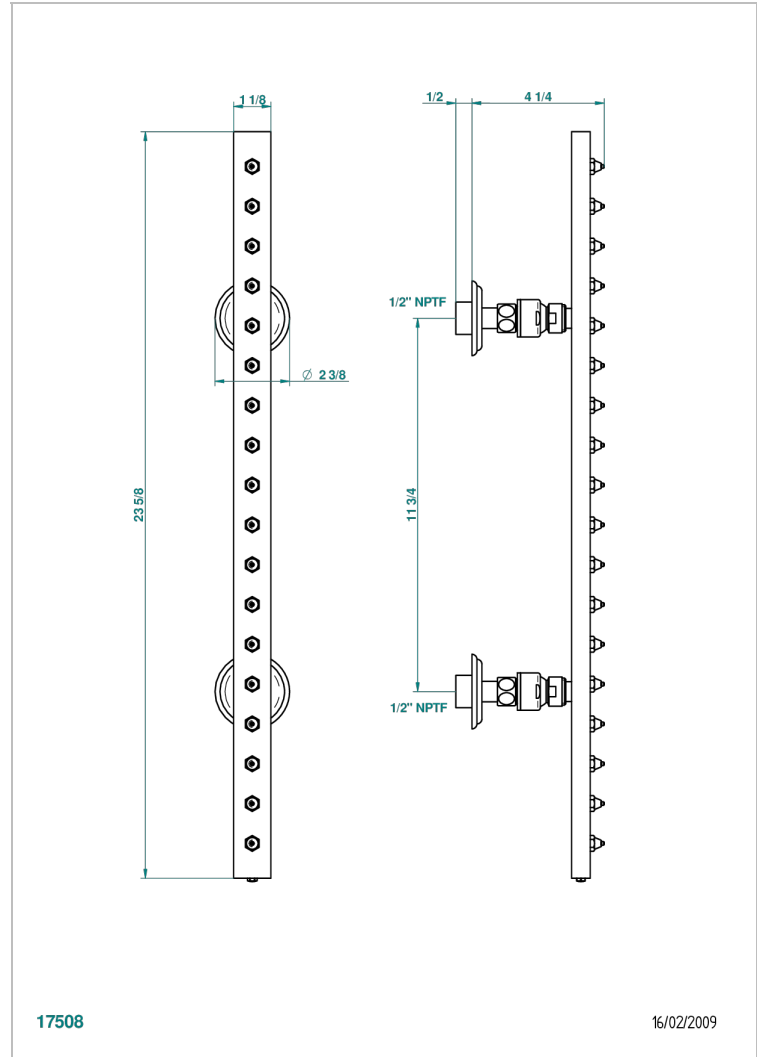

SULLY LAPIS LAZULI

A1W-900/US

Rain-bar, rectangular with 18 picots, 23 1/2" long - with easyclean system

17508

16/02/2009

CHARACTERISTIC

- Sully Lapis Lazuli
- Rain-bar, rectangular with 18 picots, 23 1/2" long - with easyclean system

TECHNICAL SPECS

- Recommandé : 3 bars (max. 5 bars) - Advised : 43,5 psi (max. 72 psi)
- 8 l/min à 3 bars (2.12 gpm at 43.5 psi)

AVAILABLE FINITIONS

Black ceram - D30
Blush PVD - H62
Brass color PVD - H49
Brown bronze color PVD - F33
Chrome polished - A02
Chrome polished / gold polished - G02

Matt nickel color PVD - H56
Nickel antique / Sovereign - H28
Nickel color PVD - H55
Nickel polished - B01
Soft gold - F30
Soft matt gold - F31

Umber PVD - H66