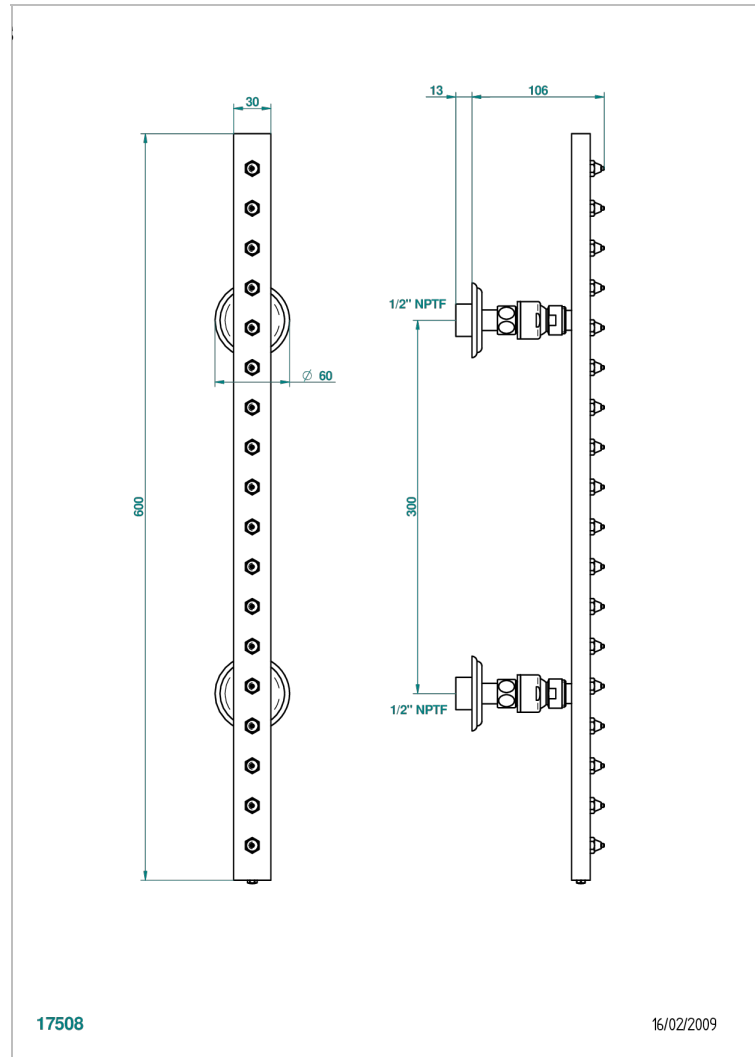

# CHEVERNY RED JASPER

A1U-900/US

Rain-bar, rectangular with 18 picots, 23 1/2" long - with easyclean system

THG<sup>®</sup>  
PARIS

## CHARACTERISTIC

- Cheverny red Jasper
- Rain-bar, rectangular with 18 picots, 23 1/2" long - with easyclean system