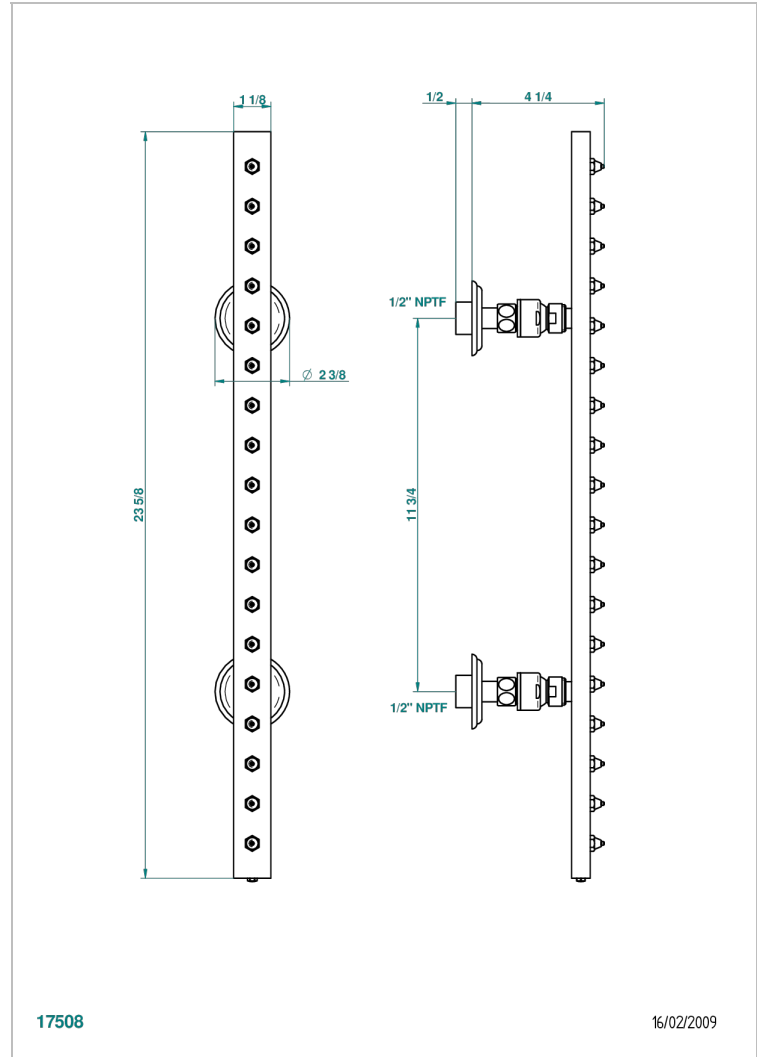

# CHEVERNY RED JASPER

A1U-900/US

Rain-bar, rectangular with 18 picots, 23 1/2" long - with easyclean system

THG<sup>®</sup>  
PARIS

17508

16/02/2009

## CHARACTERISTIC

- Cheverny red Jasper
- Rain-bar, rectangular with 18 picots, 23 1/2" long - with easyclean system