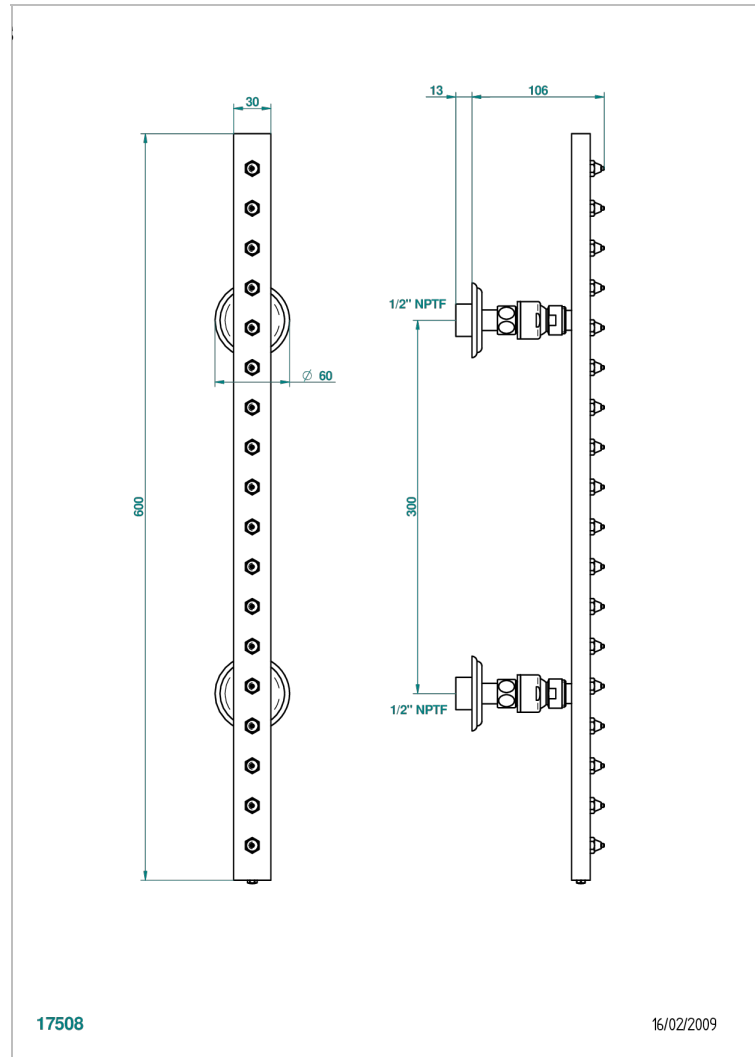

CHEVERNY LAPIS LAZULI

A1T-900/US

Rain-bar, rectangular with 18 picots, 23 1/2" long - with easyclean system

THG[®]
PARIS

CHARACTERISTIC

- Cheverny Lapis Lazuli
- Rain-bar, rectangular with 18 picots, 23 1/2" long - with easyclean system

TECHNICAL SPECS

- Recommandé : 3 bars (max. 5 bars) - Advised : 43,5 psi (max. 72 psi)
- 8 l/min à 3 bars (2.12 gpm at 43.5 psi)

AVAILABLE FINITIONS

Black ceram - D30
Blush PVD - H62
Brass color PVD - H49
Brown bronze color PVD - F33
Chrome polished - A02
Chrome polished / gold polished - G02

Matt nickel color PVD - H56
Nickel antique / Sovereign - H28
Nickel color PVD - H55
Nickel polished - B01
Soft gold - F30
Soft matt gold - F31

Umber PVD - H66