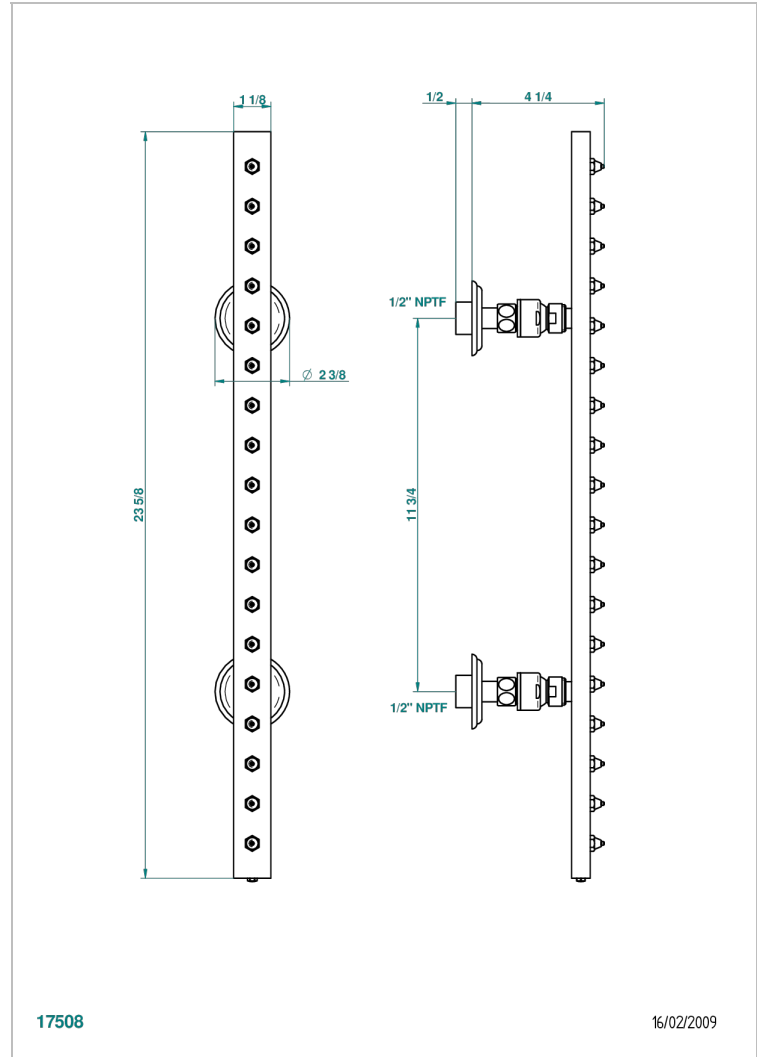

CHEVERNY LAPIS LAZULI

A1T-900/US

Rain-bar, rectangular with 18 picots, 23 1/2" long - with easyclean system

THG[®]
PARIS

CHARACTERISTIC

- Cheverny Lapis Lazuli
- Rain-bar, rectangular with 18 picots, 23 1/2" long - with easyclean system

TECHNICAL SPECS

- Recommandé : 3 bars (max. 5 bars) - Advised : 43,5 psi (max. 72 psi)
- 8 l/min à 3 bars (2.12 gpm at 43.5 psi)

AVAILABLE FINITIONS

Black ceram - D30
Blush PVD - H62
Brass color PVD - H49
Brown bronze color PVD - F33
Chrome polished - A02
Chrome polished / gold polished - G02

Matt nickel color PVD - H56
Nickel antique / Sovereign - H28
Nickel color PVD - H55
Nickel polished - B01
Soft gold - F30
Soft matt gold - F31

Umber PVD - H66