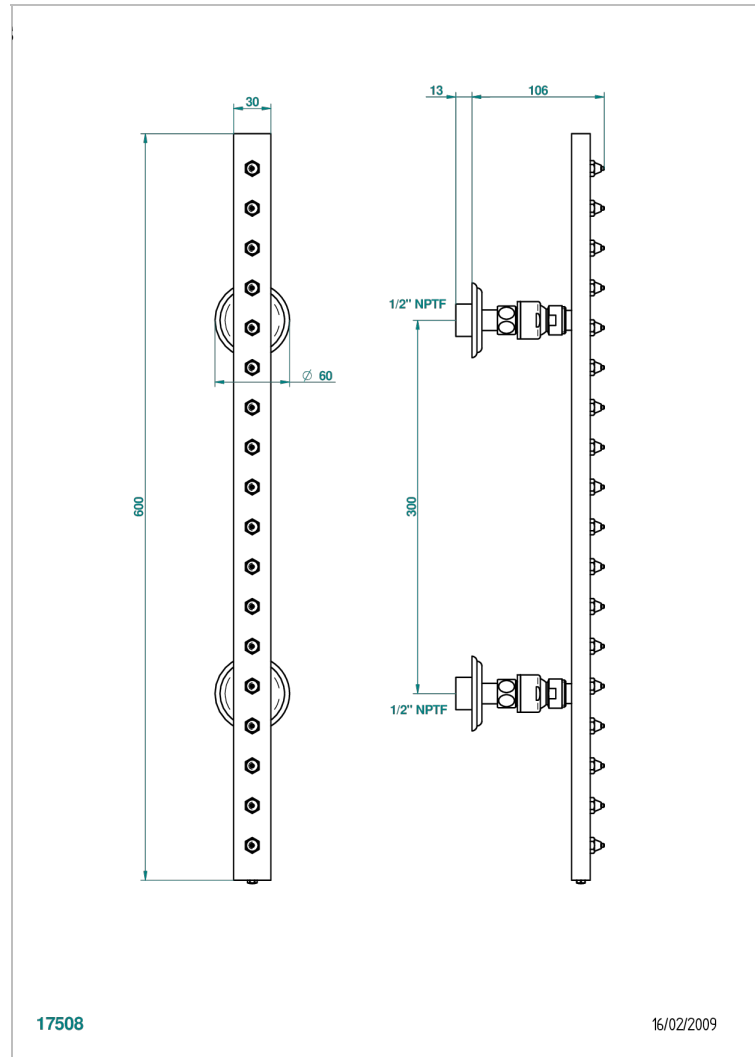

CHEVERNY MALACHITE

A1S-900/US

Rain-bar, rectangular with 18 picots, 23 1/2" long - with easyclean system

THG[®]
PARIS

CHARACTERISTIC

- Cheverny Malachite
- Rain-bar, rectangular with 18 picots, 23 1/2" long - with easyclean system

TECHNICAL SPECS

- Recommandé : 3 bars (max. 5 bars) - Advised : 43,5 psi (max. 72 psi)
- 8 l/min à 3 bars (2.12 gpm at 43.5 psi)

AVAILABLE FINITIONS

Black ceram - D30
Blush PVD - H62
Brass color PVD - H49
Brown bronze color PVD - F33
Chrome polished - A02
Chrome polished / gold polished - G02

Matt nickel color PVD - H56
Nickel antique / Sovereign - H28
Nickel color PVD - H55
Nickel polished - B01
Soft gold - F30
Soft matt gold - F31

Umber PVD - H66