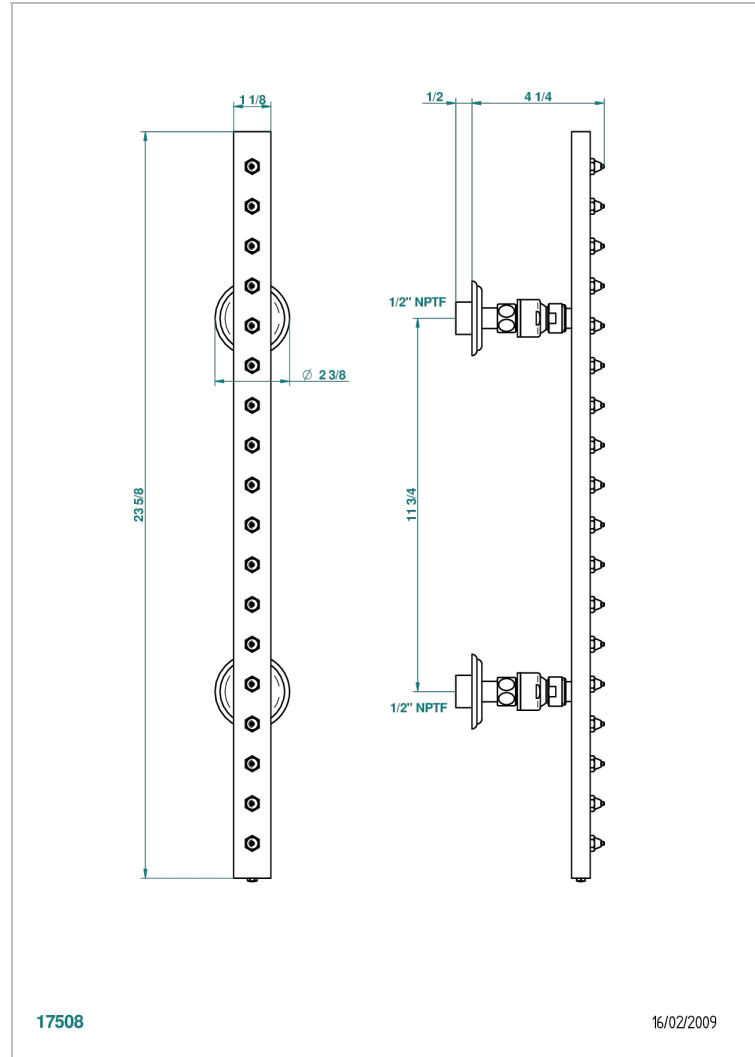

CHEVERNY MALACHITE

A1S-900/US

Rain-bar, rectangular with 18 picots, 23 1/2" long - with easyclean system

CHARACTERISTIC

- Cheverny Malachite
- Rain-bar, rectangular with 18 picots, 23 1/2" long - with easyclean system

TECHNICAL SPECS

- Recommandé : 3 bars (max. 5 bars) - Advised : 43,5 psi (max. 72 psi)
- 8 l/min à 3 bars (2.12 gpm at 43.5 psi)

AVAILABLE FINITIONS

Black ceram - D30
Blush PVD - H62
Brass color PVD - H49
Brown bronze color PVD - F33
Chrome polished - A02
Chrome polished / gold polished - G02