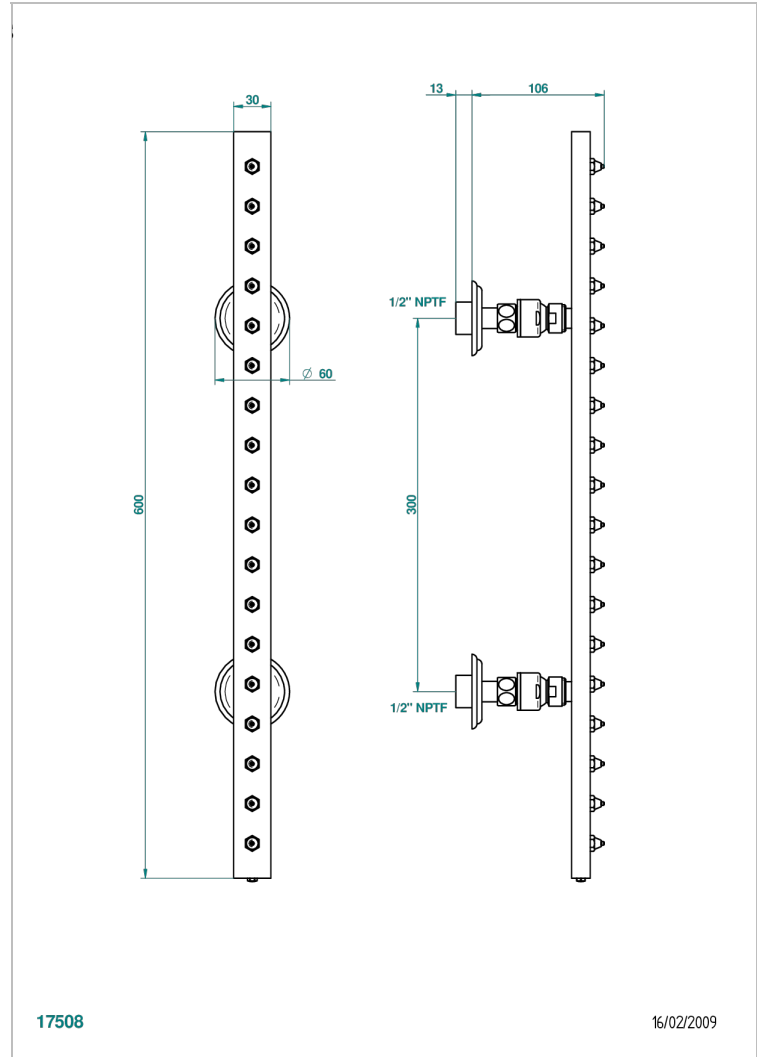

AMBOISE BLACK ONYX

A1M-900/US

Rain-bar, rectangular with 18 picots, 23 1/2" long - with easyclean system

17508

16/02/2009

CHARACTERISTIC

- Amboise Black Onyx
- Rain-bar, rectangular with 18 picots, 23 1/2" long - with easyclean system

TECHNICAL SPECS

- Recommandé : 3 bars (max. 5 bars) - Advised : 43,5 psi (max. 72 psi)
- 8 l/min à 3 bars (2.12 gpm at 43.5 psi)

AVAILABLE FINITIONS

Black ceram - D30
Blush PVD - H62
Brass color PVD - H49
Brown bronze color PVD - F33
Chrome polished - A02
Chrome polished / gold polished - G02