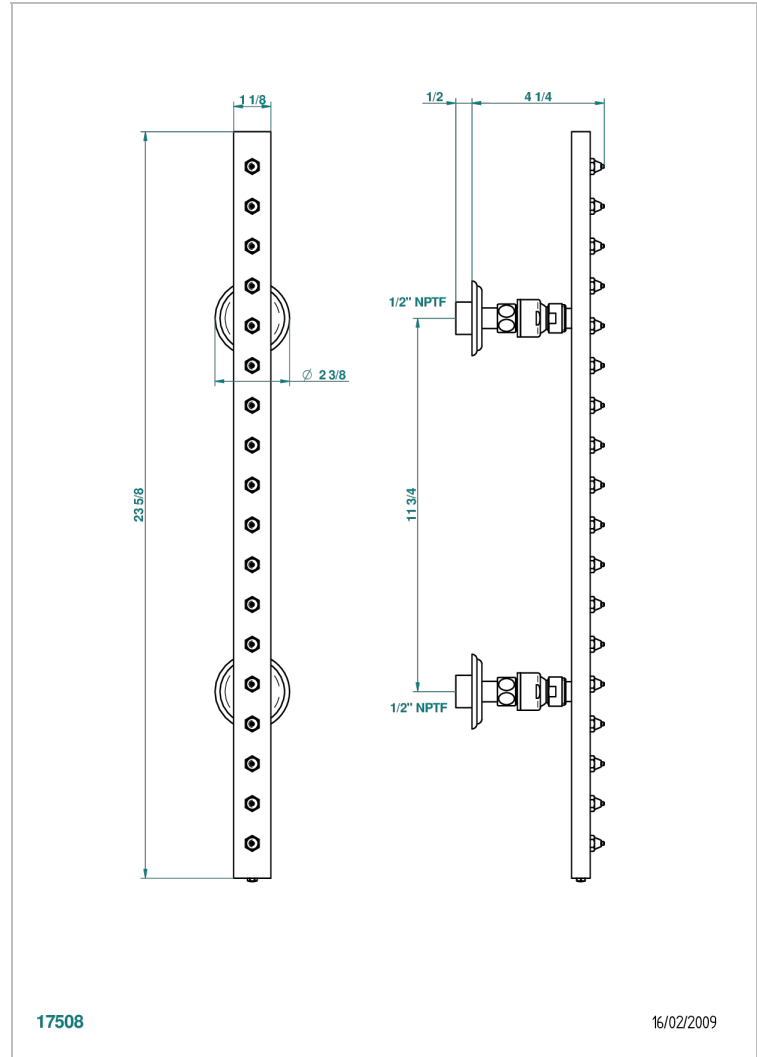

# AMBOISE BLACK ONYX

A1M-900/US

Rain-bar, rectangular with 18 picots, 23 1/2" long - with easyclean system

17508

16/02/2009

## CHARACTERISTIC

- Amboise Black Onyx
- Rain-bar, rectangular with 18 picots, 23 1/2" long - with easyclean system