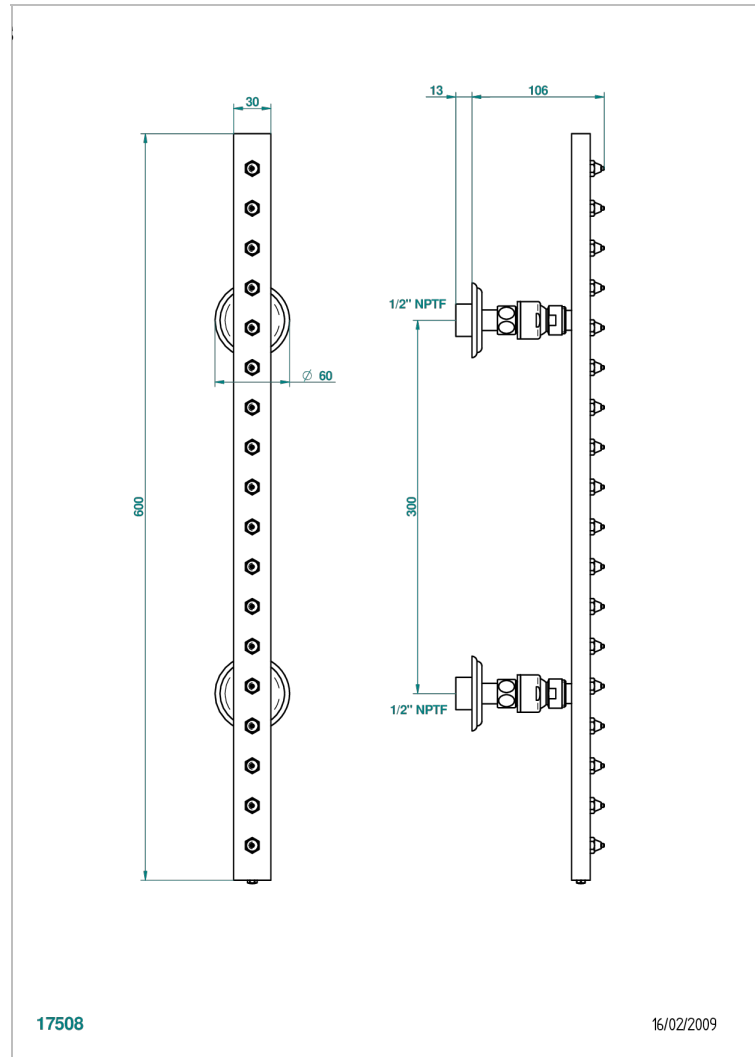

AMBOISE RED JASPER

A1L-900/US

Rain-bar, rectangular with 18 picots, 23 1/2" long - with easyclean system

CHARACTERISTIC

- Amboise Red Jasper
- Rain-bar, rectangular with 18 picots, 23 1/2" long - with easyclean system

TECHNICAL SPECS

- Recommandé : 3 bars (max. 5 bars) - Advised : 43,5 psi (max. 72 psi)
- 8 l/min à 3 bars (2.12 gpm at 43.5 psi)

AVAILABLE FINITIONS

Black ceram - D30
Blush PVD - H62
Brass color PVD - H49
Brown bronze color PVD - F33
Chrome polished - A02
Chrome polished / gold polished - G02

Matt nickel color PVD - H56
Nickel antique / Sovereign - H28
Nickel color PVD - H55
Nickel polished - B01
Soft gold - F30
Soft matt gold - F31

Umber PVD - H66