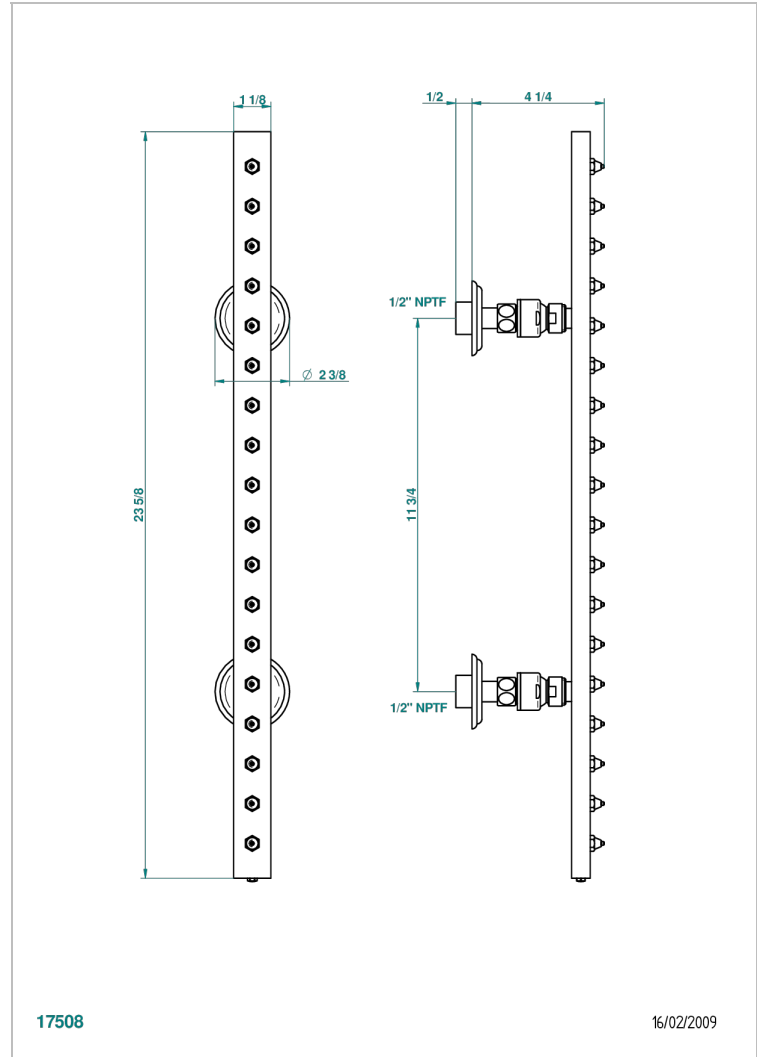

AMBOISE RED JASPER

A1L-900/US

Rain-bar, rectangular with 18 picots, 23 1/2" long - with easyclean system

CHARACTERISTIC

- Amboise Red Jasper
- Rain-bar, rectangular with 18 picots, 23 1/2" long - with easyclean system

TECHNICAL SPECS

- Recommandé : 3 bars (max. 5 bars) - Advised : 43,5 psi (max. 72 psi)
- 8 l/min à 3 bars (2.12 gpm at 43.5 psi)

AVAILABLE FINITIONS

Black ceram - D30
Blush PVD - H62
Brass color PVD - H49
Brown bronze color PVD - F33
Chrome polished - A02
Chrome polished / gold polished - G02

Matt nickel color PVD - H56
Nickel antique / Sovereign - H28
Nickel color PVD - H55
Nickel polished - B01
Soft gold - F30
Soft matt gold - F31

Umber PVD - H66