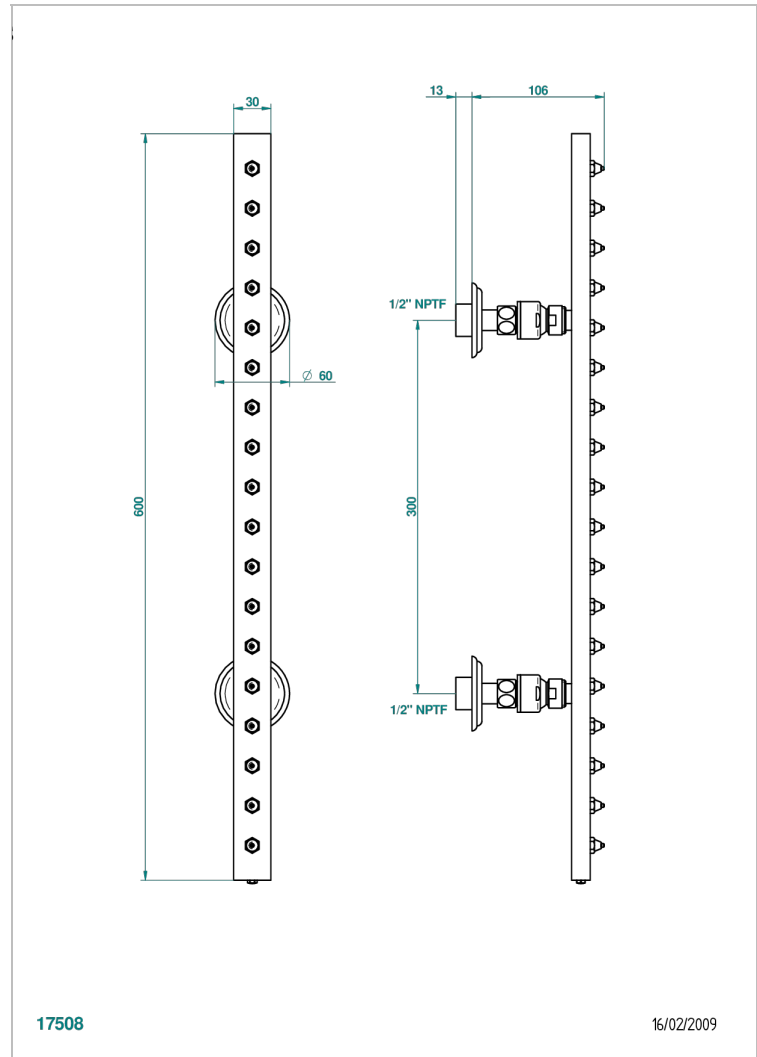

AMBOISE LAPIS LAZULI

A1K-900/US

Rain-bar, rectangular with 18 picots, 23 1/2" long - with easyclean system

THG[®]
PARIS

CHARACTERISTIC

- Amboise Lapis Lazuli
- Rain-bar, rectangular with 18 picots, 23 1/2" long - with easyclean system

TECHNICAL SPECS

- Recommandé : 3 bars (max. 5 bars) - Advised : 43,5 psi (max. 72 psi)
- 8 l/min à 3 bars (2.12 gpm at 43.5 psi)

AVAILABLE FINITIONS

Black ceram - D30
Blush PVD - H62
Brass color PVD - H49
Brown bronze color PVD - F33
Chrome polished - A02
Chrome polished / gold polished - G02

Matt nickel color PVD - H56
Nickel antique / Sovereign - H28
Nickel color PVD - H55
Nickel polished - B01
Soft gold - F30
Soft matt gold - F31

Umber PVD - H66