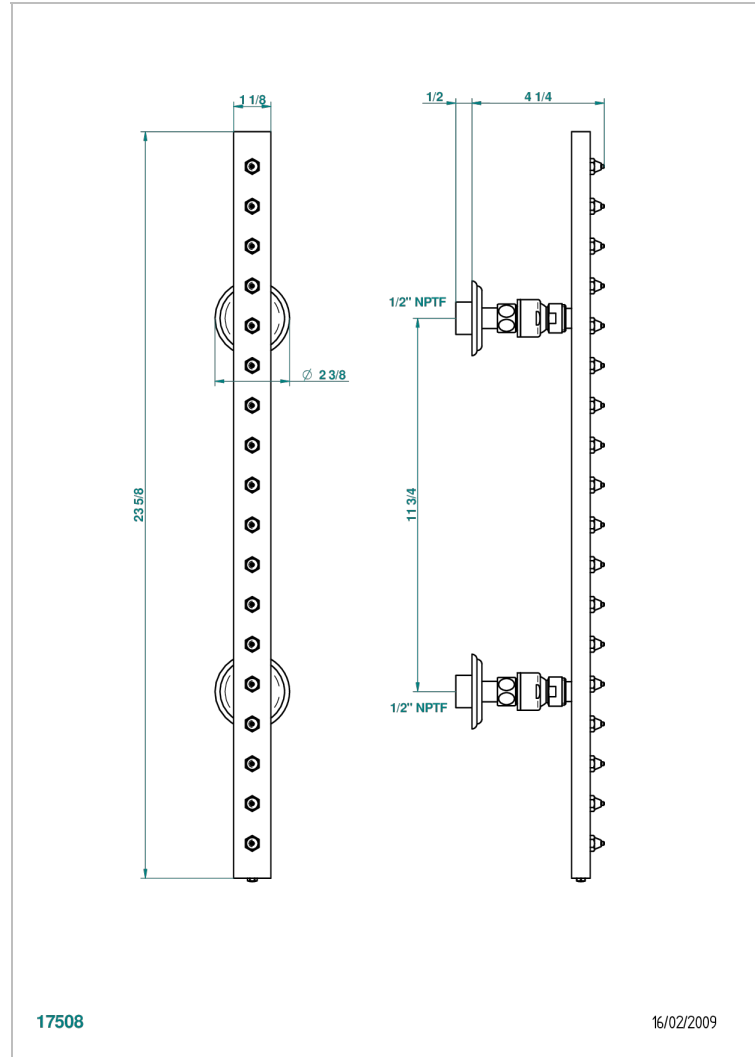

AMBOISE LAPIS LAZULI

A1K-900/US

Rain-bar, rectangular with 18 picots, 23 1/2" long - with easyclean system

17508

16/02/2009

CHARACTERISTIC

- Amboise Lapis Lazuli
- Rain-bar, rectangular with 18 picots, 23 1/2" long - with easyclean system

TECHNICAL SPECS

- Recommandé : 3 bars (max. 5 bars) - Advised : 43,5 psi (max. 72 psi)
- 8 l/min à 3 bars (2.12 gpm at 43.5 psi)

AVAILABLE FINITIONS

Black ceram - D30
Blush PVD - H62
Brass color PVD - H49
Brown bronze color PVD - F33
Chrome polished - A02
Chrome polished / gold polished - G02