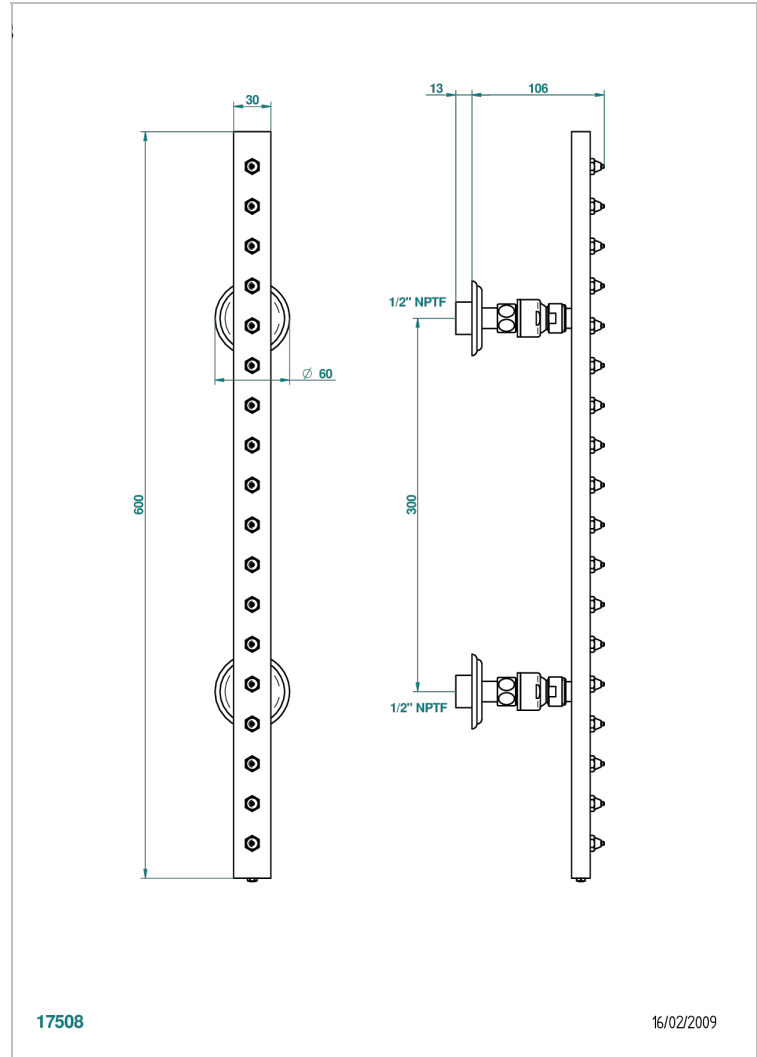

# AMBOISE MALACHITE

A1J-900/US

Rain-bar, rectangular with 18 picots, 23 1/2" long - with easyclean system

## CHARACTERISTIC

- Amboise Malachite
- Rain-bar, rectangular with 18 picots, 23 1/2" long - with easyclean system