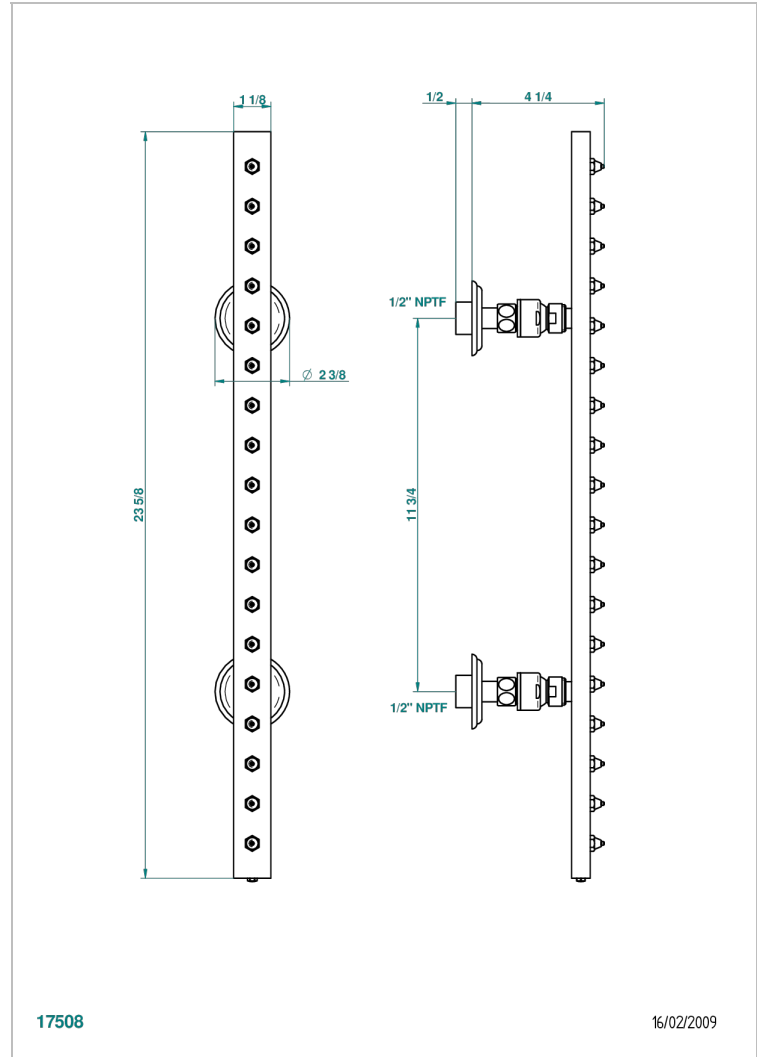

AMBOISE MALACHITE

A1J-900/US

Rain-bar, rectangular with 18 picots, 23 1/2" long - with easyclean system

17508

16/02/2009

CHARACTERISTIC

- Amboise Malachite
- Rain-bar, rectangular with 18 picots, 23 1/2" long - with easyclean system

TECHNICAL SPECS

- Recommandé : 3 bars (max. 5 bars) - Advised : 43,5 psi (max. 72 psi)
- 8 l/min à 3 bars (2.12 gpm at 43.5 psi)

AVAILABLE FINITIONS

Black ceram - D30
Blush PVD - H62
Brass color PVD - H49
Brown bronze color PVD - F33
Chrome polished - A02
Chrome polished / gold polished - G02

Matt nickel color PVD - H56
Nickel antique / Sovereign - H28
Nickel color PVD - H55
Nickel polished - B01
Soft gold - F30
Soft matt gold - F31

Umber PVD - H66