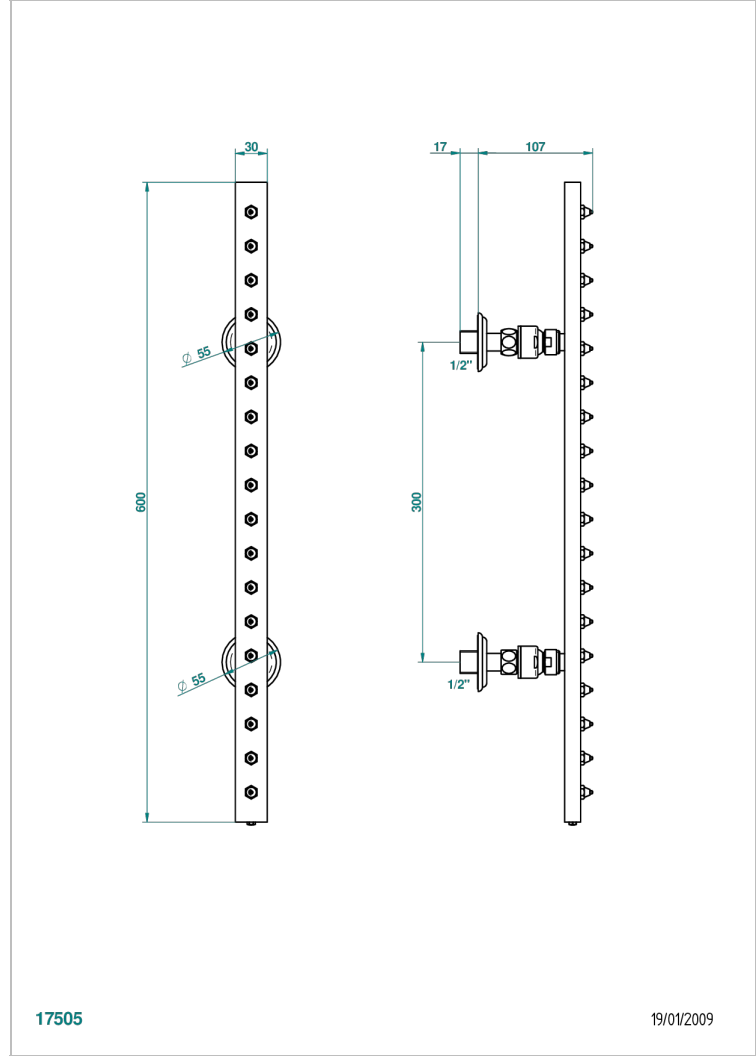

CHEVERNY BLACK ONYX

U1V-900

Wall mounted pivot and swivel rainbar, 600 mm (square), with 18 jets with Easyclean system

THG[®]
PARIS

CHARACTERISTIC

- Cheverny black Onyx
- Wall mounted pivot and swivel rainbar, 600 mm (square), with 18 jets with Easyclean system

TECHNICAL SPECS

- Recommandé : 3 bars (max. 5 bars) - Advised : 43,5 psi (max. 72 psi)
- 8 l/min à 3 bars (2.12 gpm at 43.5 psi)

AVAILABLE FINITIONS

Antique nickel - H28
Black ceram - D30
Blush PVD - H62
Brass color PVD - H49
Brown bronze color PVD - F33
Gold color PVD - H52