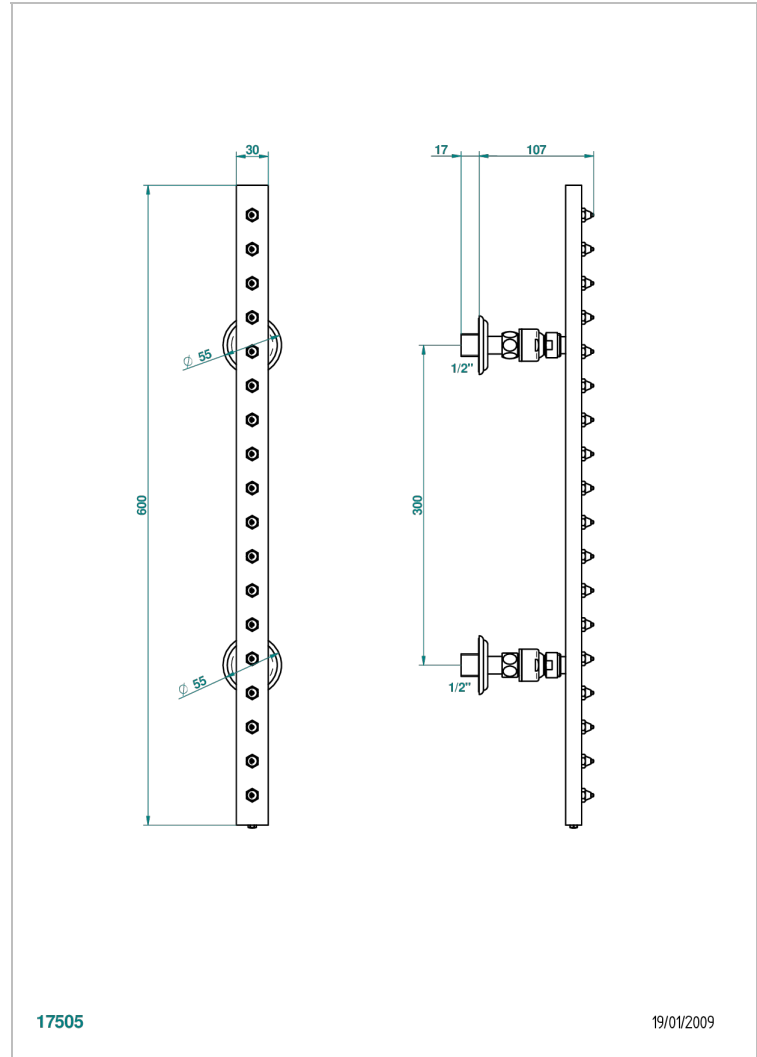

CHEVERNY BLACK ONYX

U1V-900

Wall mounted pivot and swivel rainbar, 600 mm (square), with 18 jets with Easyclean system

THG[®]
PARIS

CHARACTERISTIC

- Cheverny black Onyx
- Wall mounted pivot and swivel rainbar, 600 mm (square), with 18 jets with Easyclean system

TECHNICAL SPECS

- Recommandé : 3 bars (max. 5 bars) - Advised : 43,5 psi (max. 72 psi)
- 8 l/min à 3 bars (2.12 gpm at 43.5 psi)

AVAILABLE FINITIONS

Antique nickel - H28
Black ceram - D30
Blush PVD - H62
Brass color PVD - H49
Brown bronze color PVD - F33
Gold color PVD - H52