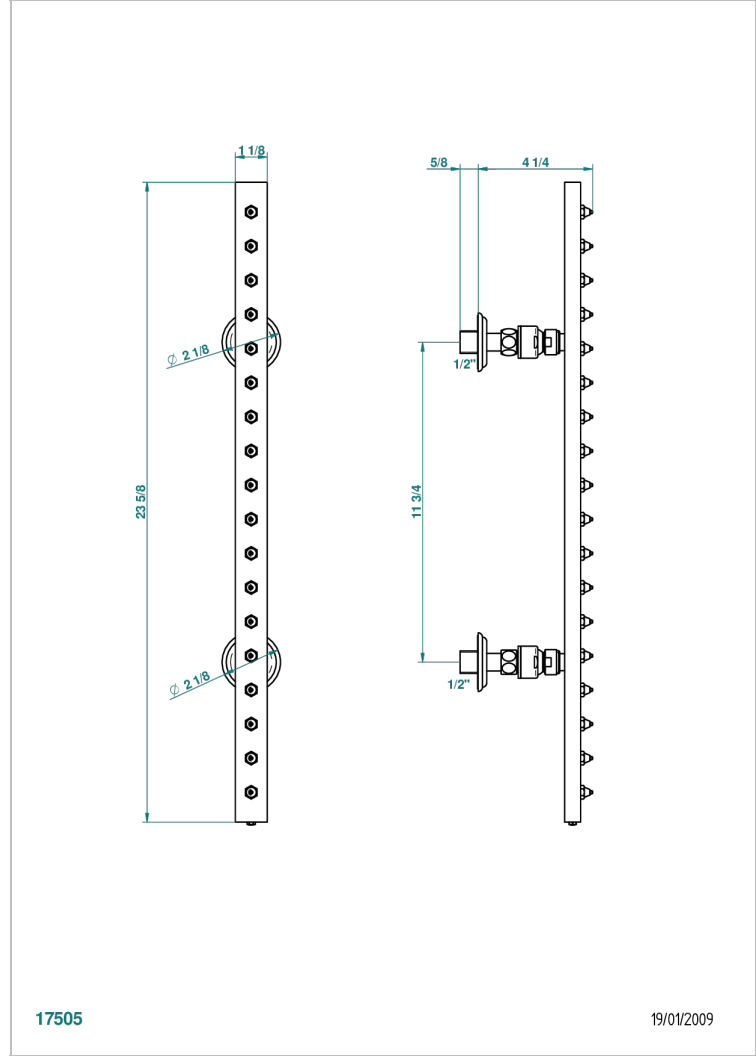

# CHEVERNY BLACK ONYX

U1V-900

THG<sup>®</sup>  
PARIS

Wall mounted pivot and swivel rainbar, 600 mm (square), with 18 jets with Easyclean system

## CHARACTERISTIC

- Cheverny black Onyx
- Wall mounted pivot and swivel rainbar, 600 mm (square), with 18 jets with Easyclean system

## TECHNICAL SPECS

- Recommandé : 3 bars (max. 5 bars) - Advised : 43,5 psi (max. 72 psi)
- 8 l/min à 3 bars (2.12 gpm at 43.5 psi)