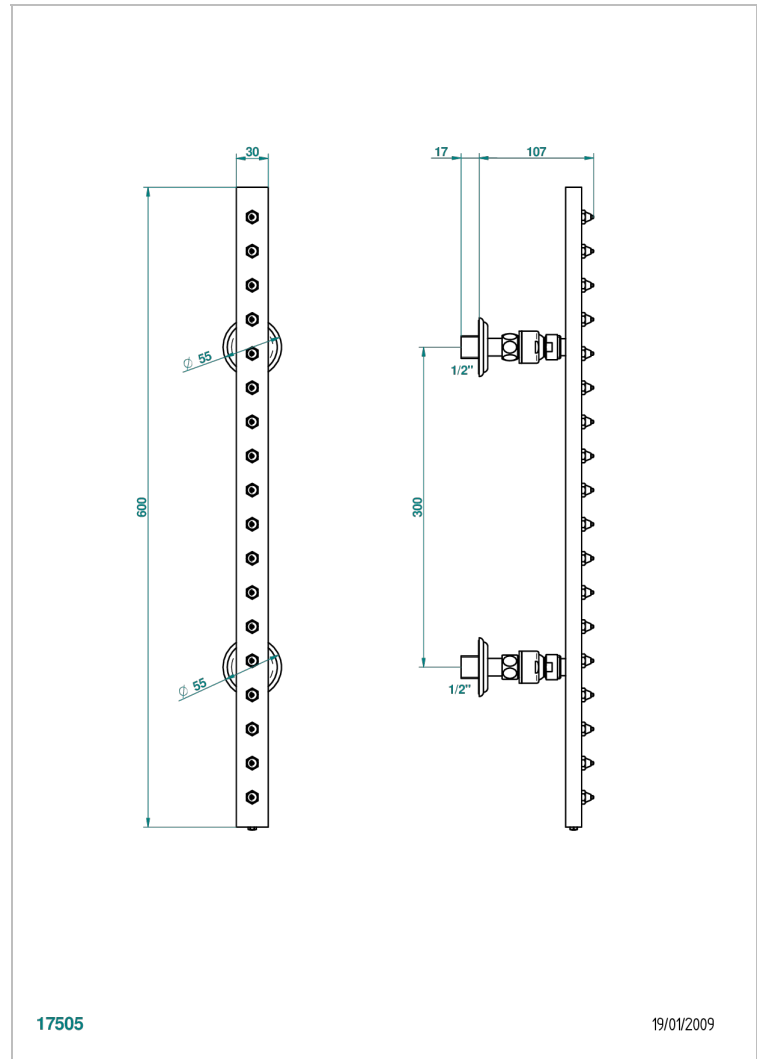

SULLY WHITE ONYX

U1S-900

THG[®]
PARIS

Wall mounted pivot and swivel rainbar, 600 mm (square), with 18 jets with Easyclean system

17505

19/01/2009

CHARACTERISTIC

- Sully white onyx
- Wall mounted pivot and swivel rainbar, 600 mm (square), with 18 jets with Easyclean system

TECHNICAL SPECS

- Recommandé : 3 bars (max. 5 bars) - Advised : 43,5 psi (max. 72 psi)
- 8 l/min à 3 bars (2.12 gpm at 43.5 psi)

AVAILABLE FINITIONS

Antique nickel - H28
Black ceram - D30
Blush PVD - H62
Brass color PVD - H49
Brown bronze color PVD - F33
Gold color PVD - H52