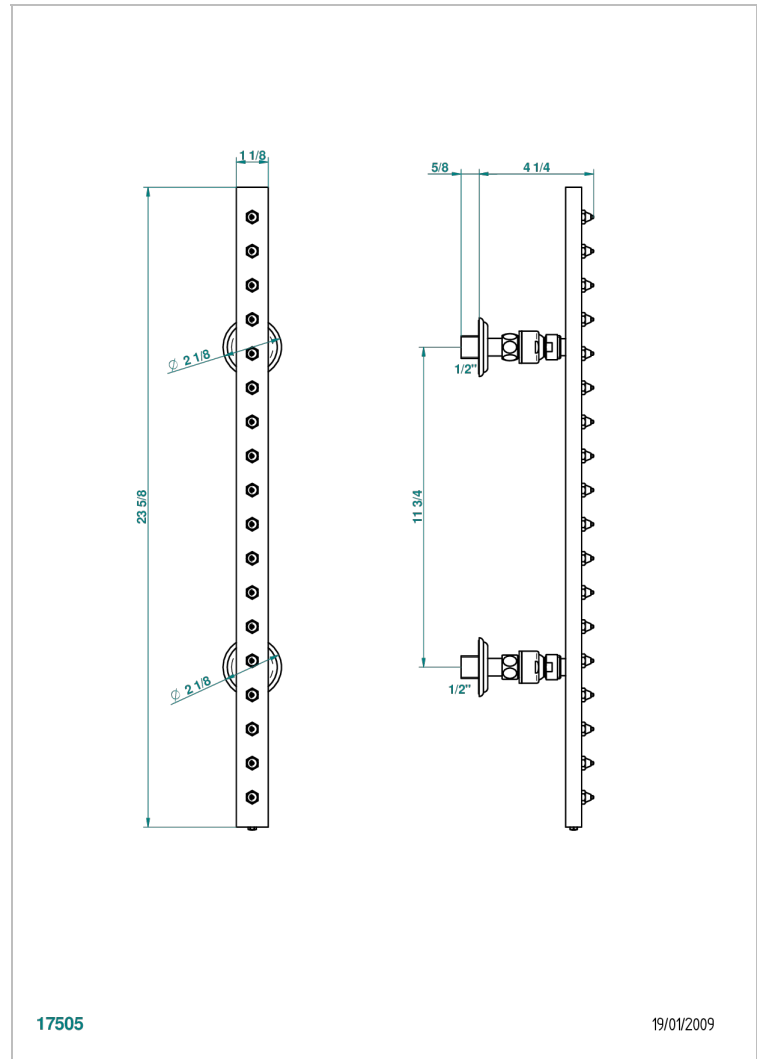

SULLY WHITE ONYX

U1S-900

THG[®]
PARIS

Wall mounted pivot and swivel rainbar, 600 mm (square), with 18 jets with Easyclean system

17505

19/01/2009

CHARACTERISTIC

- Sully white onyx
- Wall mounted pivot and swivel rainbar, 600 mm (square), with 18 jets with Easyclean system

TECHNICAL SPECS

- Recommandé : 3 bars (max. 5 bars) - Advised : 43,5 psi (max. 72 psi)
- 8 l/min à 3 bars (2.12 gpm at 43.5 psi)

AVAILABLE FINITIONS

Antique nickel - H28
Black ceram - D30
Blush PVD - H62
Brass color PVD - H49
Brown bronze color PVD - F33
Gold color PVD - H52