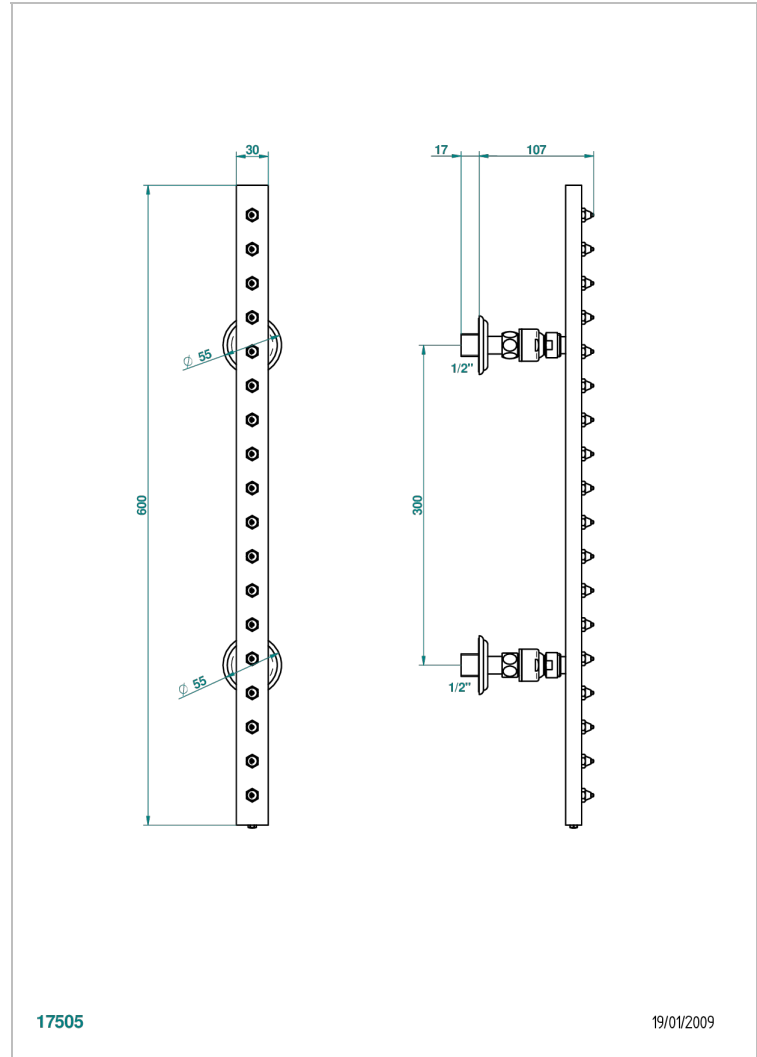

# MANDARINE SATIN CRYSTAL

U1E-900

THG<sup>®</sup>  
PARIS

Wall mounted pivot and swivel rainbar, 600 mm (square), with 18 jets with Easyclean system

17505

19/01/2009

## CHARACTERISTIC

- Mandarin Satin crystal
- Wall mounted pivot and swivel rainbar, 600 mm (square), with 18 jets with Easyclean system