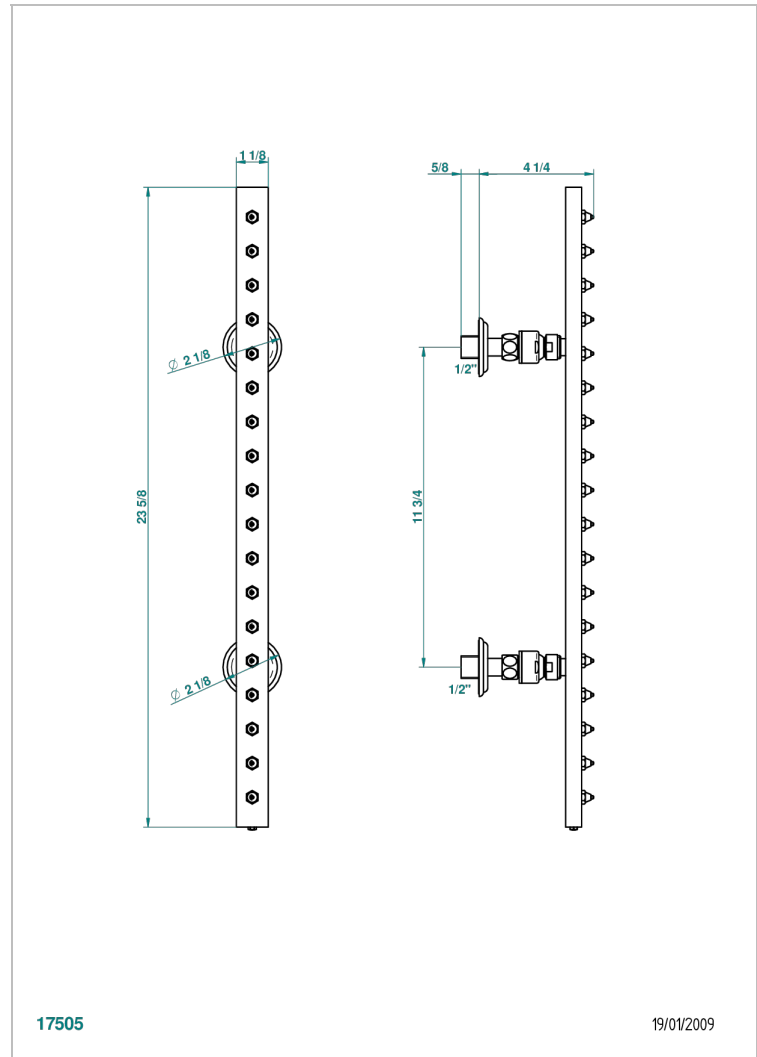

# MANDARINE SATIN CRYSTAL

U1E-900

THG<sup>®</sup>  
PARIS

Wall mounted pivot and swivel rainbar, 600 mm (square), with 18 jets with Easyclean system

17505

19/01/2009

## CHARACTERISTIC

- Mandarin Satin crystal
- Wall mounted pivot and swivel rainbar, 600 mm (square), with 18 jets with Easyclean system

## TECHNICAL SPECS

- Recommandé : 3 bars (max. 5 bars) - Advised : 43,5 psi (max. 72 psi)
- 8 l/min à 3 bars (2.12 gpm at 43.5 psi)