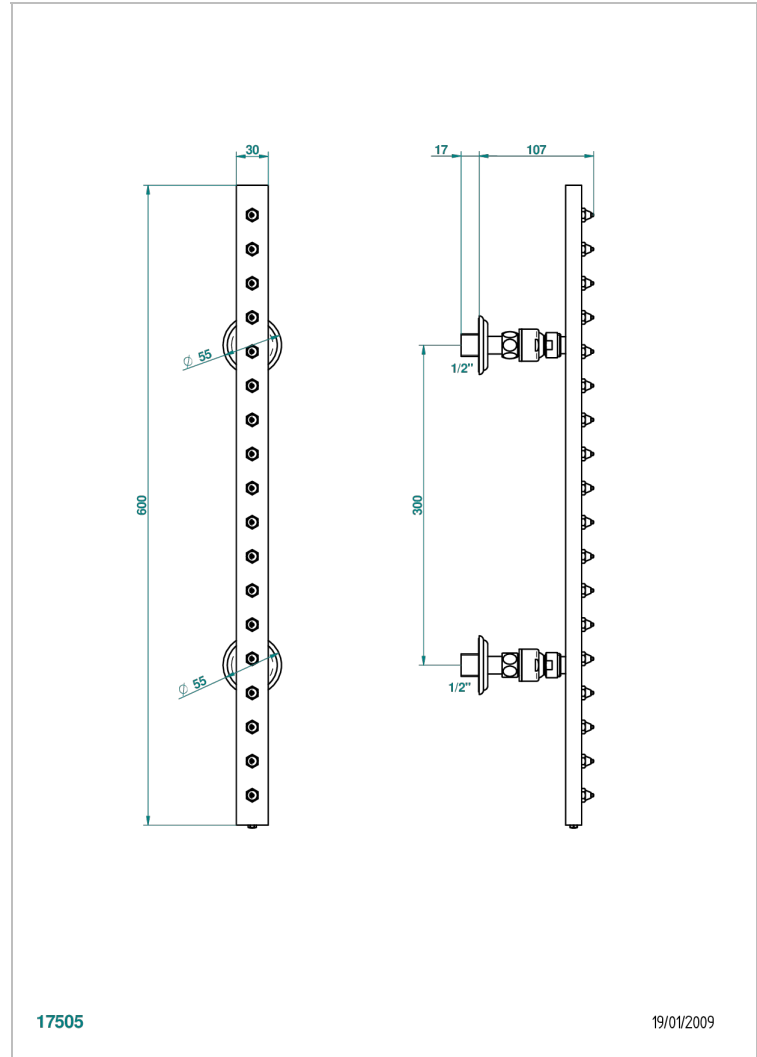

MANDARINE SATIN CRYSTAL

U1E-900

THG[®]
PARIS

Wall mounted pivot and swivel rainbar, 600 mm (square), with 18 jets with Easyclean system

17505

19/01/2009

CHARACTERISTIC

- Mandarin Satin crystal
- Wall mounted pivot and swivel rainbar, 600 mm (square), with 18 jets with Easyclean system

TECHNICAL SPECS

- Recommandé : 3 bars (max. 5 bars) - Advised : 43,5 psi (max. 72 psi)
- 8 l/min à 3 bars (2.12 gpm at 43.5 psi)

AVAILABLE FINITIONS

Antique nickel - H28
Black ceram - D30
Blush PVD - H62
Brass color PVD - H49
Brown bronze color PVD - F33
Gold color PVD - H52

Nickel color PVD - H55
Polished chrome (color finish) - A02
Polished chrome / Polished gold (color finish) - G02
Polished gold (color finish) - F01
Polished nickel - B01
Soft gold - F30

Soft matt gold - F31
Umber PVD - H66
Varnished matt antique red copper (color finish) - H07