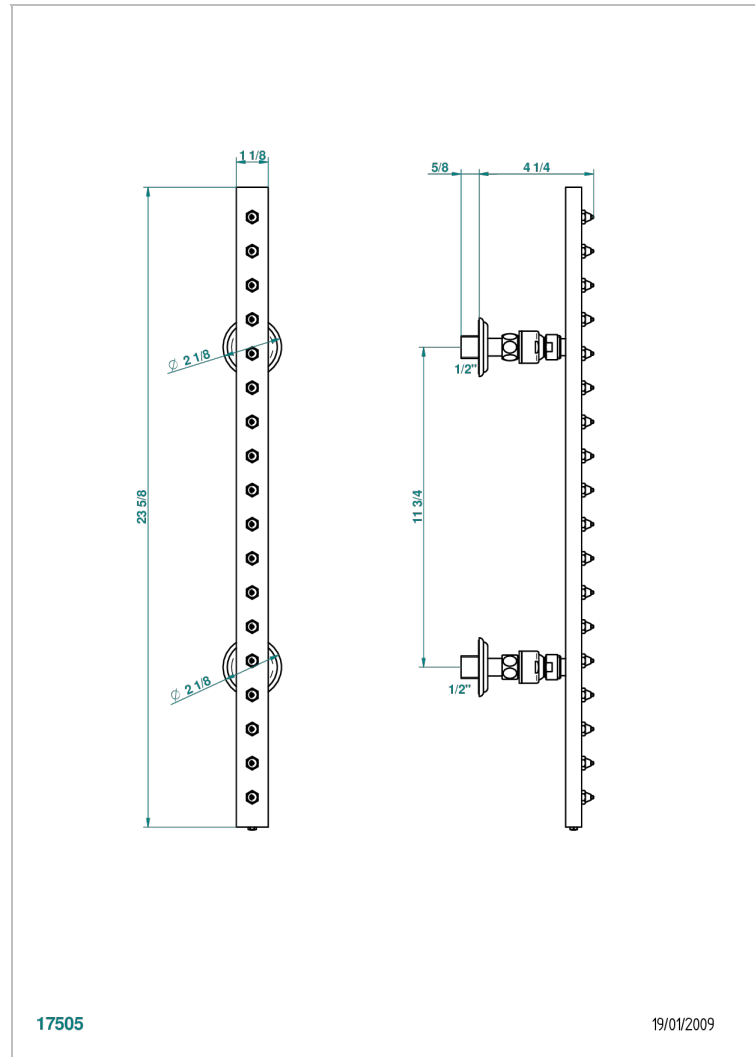

MANDARINE SATIN CRYSTAL

U1E-900

THG[®]
PARIS

Wall mounted pivot and swivel rainbar, 600 mm (square), with 18 jets with Easyclean system

17505

19/01/2009

CHARACTERISTIC

- Mandarin Satin crystal
- Wall mounted pivot and swivel rainbar, 600 mm (square), with 18 jets with Easyclean system

TECHNICAL SPECS

- Recommandé : 3 bars (max. 5 bars) - Advised : 43,5 psi (max. 72 psi)
- 8 l/min à 3 bars (2.12 gpm at 43.5 psi)

AVAILABLE FINITIONS

Antique nickel - H28
Black ceram - D30
Blush PVD - H62
Brass color PVD - H49
Brown bronze color PVD - F33
Gold color PVD - H52

Nickel color PVD - H55
Polished chrome (color finish) - A02
Polished chrome / Polished gold (color finish) - G02
Polished gold (color finish) - F01
Polished nickel - B01
Soft gold - F30

Soft matt gold - F31
Umber PVD - H66
Varnished matt antique red copper (color finish) - H07