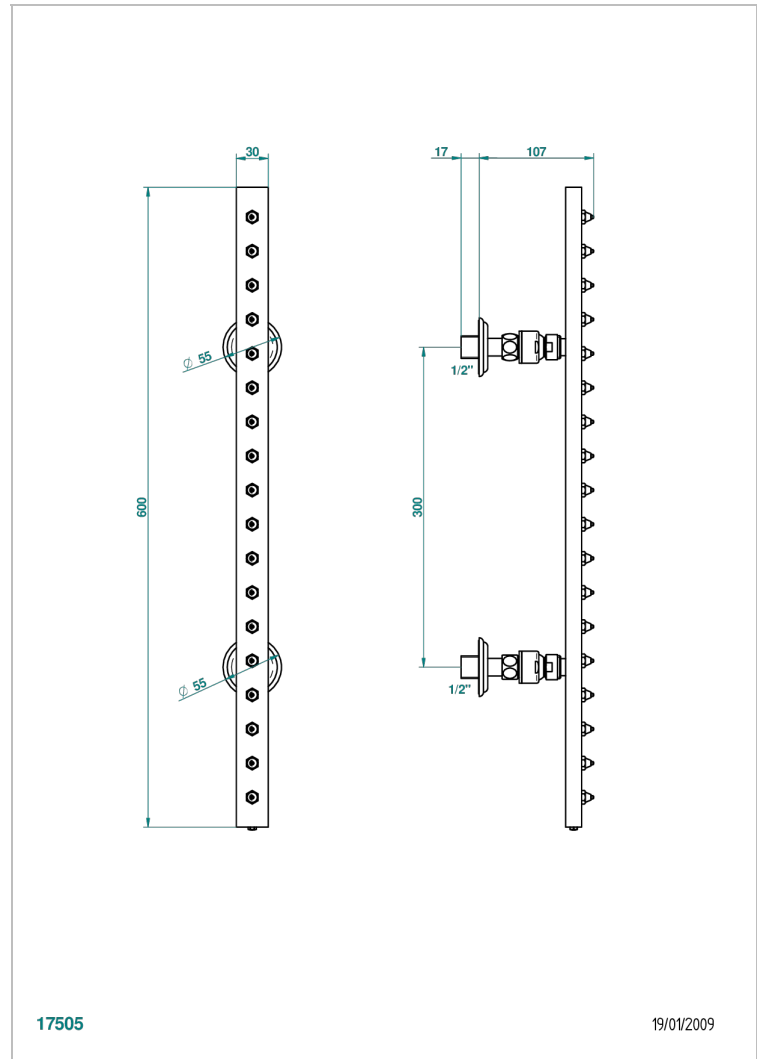

# MANDARINE CLEAR CRYSTAL

U1D-900

THG<sup>®</sup>  
PARIS

Wall mounted pivot and swivel rainbar, 600 mm (square), with 18 jets with Easyclean system

17505

19/01/2009

## CHARACTERISTIC

- Mandarine Clear crystal
- Wall mounted pivot and swivel rainbar, 600 mm (square), with 18 jets with Easyclean system