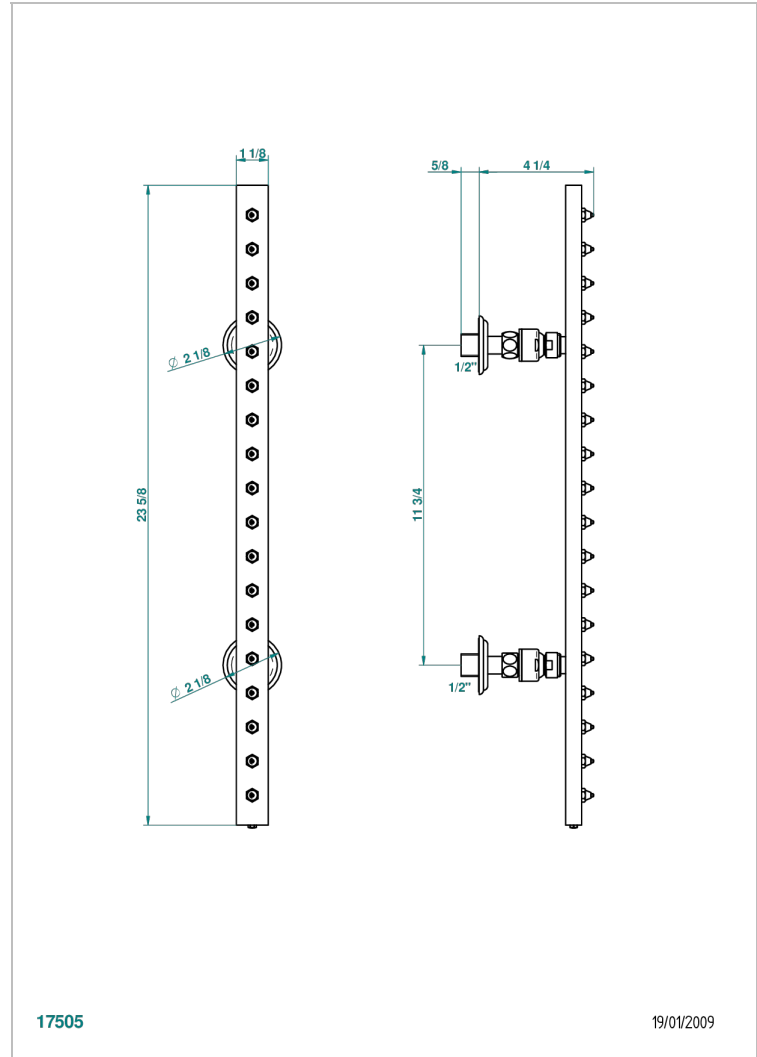

# MANDARINE CLEAR CRYSTAL

U1D-900

THG<sup>®</sup>  
PARIS

Wall mounted pivot and swivel rainbar, 600 mm (square), with 18 jets with Easyclean system

17505

19/01/2009

## CHARACTERISTIC

- Mandarin Clear crystal
- Wall mounted pivot and swivel rainbar, 600 mm (square), with 18 jets with Easyclean system

## TECHNICAL SPECS

- Recommandé : 3 bars (max. 5 bars) - Advised : 43,5 psi (max. 72 psi)
- 8 l/min à 3 bars (2.12 gpm at 43.5 psi)