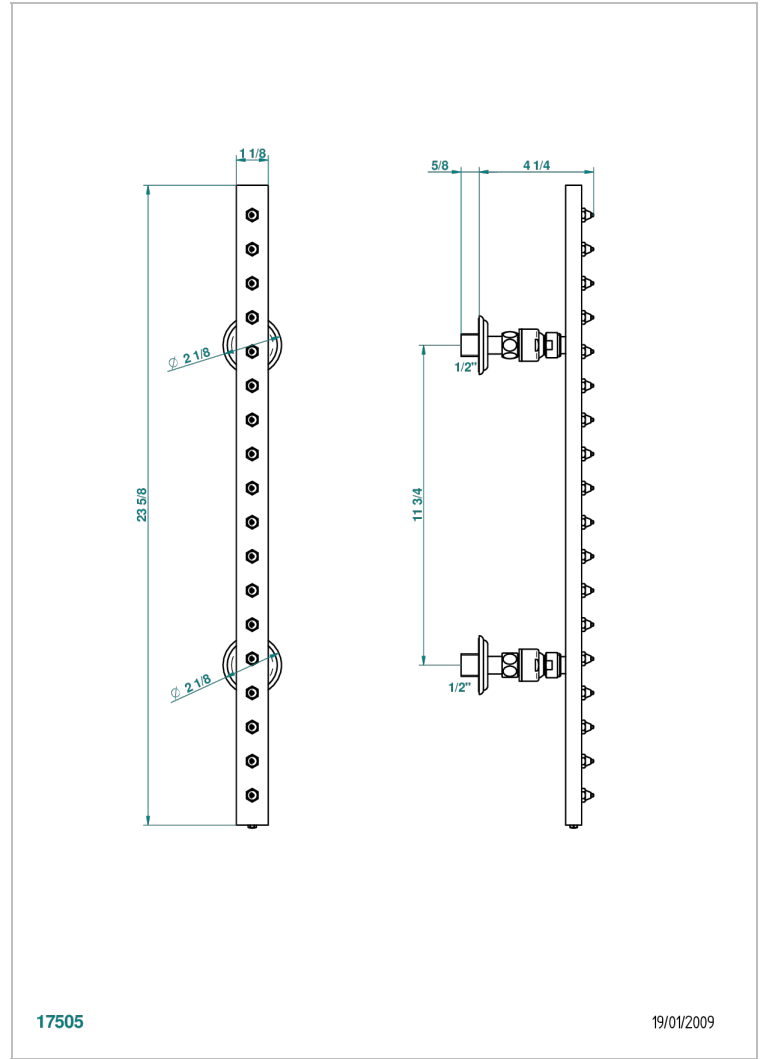

MANDARINE CLEAR CRYSTAL

U1D-900

THG[®]
PARIS

Wall mounted pivot and swivel rainbar, 600 mm (square), with 18 jets with Easyclean system

CHARACTERISTIC

- Mandarine Clear crystal
- Wall mounted pivot and swivel rainbar, 600 mm (square), with 18 jets with Easyclean system

TECHNICAL SPECS

- Recommandé : 3 bars (max. 5 bars) - Advised : 43,5 psi (max. 72 psi)
- 8 l/min à 3 bars (2.12 gpm at 43.5 psi)

AVAILABLE FINITIONS

Antique nickel - H28
Black ceram - D30
Blush PVD - H62
Brass color PVD - H49
Brown bronze color PVD - F33
Gold color PVD - H52

Nickel color PVD - H55
Polished chrome (color finish) - A02
Polished chrome / Polished gold (color finish) - G02
Polished gold (color finish) - F01
Polished nickel - B01
Soft gold - F30

Soft matt gold - F31
Umber PVD - H66
Varnished matt antique red copper (color finish) - H07