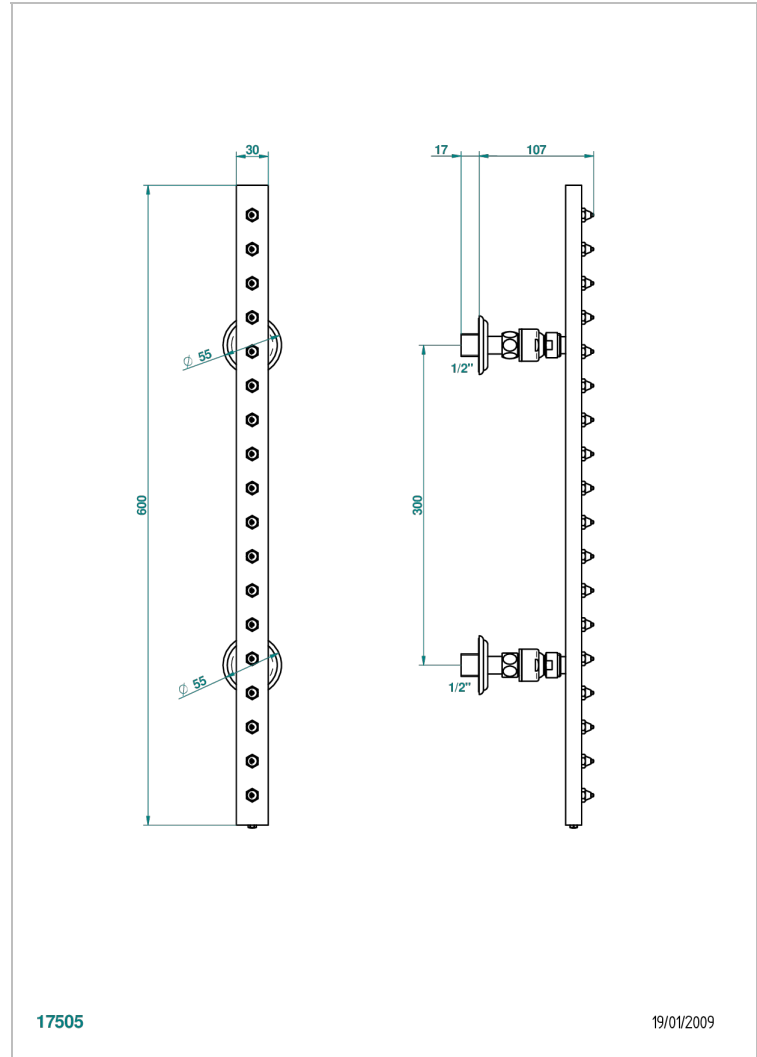

MANDARINE METAL

U1A-900

Wall mounted pivot and swivel rainbar, 600 mm (square), with 18 jets with Easyclean system

THG[®]
PARIS

17505

19/01/2009

CHARACTERISTIC

- Mandarin Metal
- Wall mounted pivot and swivel rainbar, 600 mm (square), with 18 jets with Easyclean system

TECHNICAL SPECS

- Recommandé : 3 bars (max. 5 bars) - Advised : 43,5 psi (max. 72 psi)
- 8 l/min à 3 bars (2.12 gpm at 43.5 psi)

AVAILABLE FINITIONS

Antique nickel - H28
Black ceram - D30
Blush PVD - H62
Brass color PVD - H49
Brown bronze color PVD - F33
Gold color PVD - H52

Nickel color PVD - H55
Polished chrome (color finish) - A02
Polished chrome / Polished gold (color finish) - G02
Polished gold (color finish) - F01
Polished nickel - B01
Soft gold - F30

Soft matt gold - F31
Umber PVD - H66
Varnished matt antique red copper (color finish) - H07