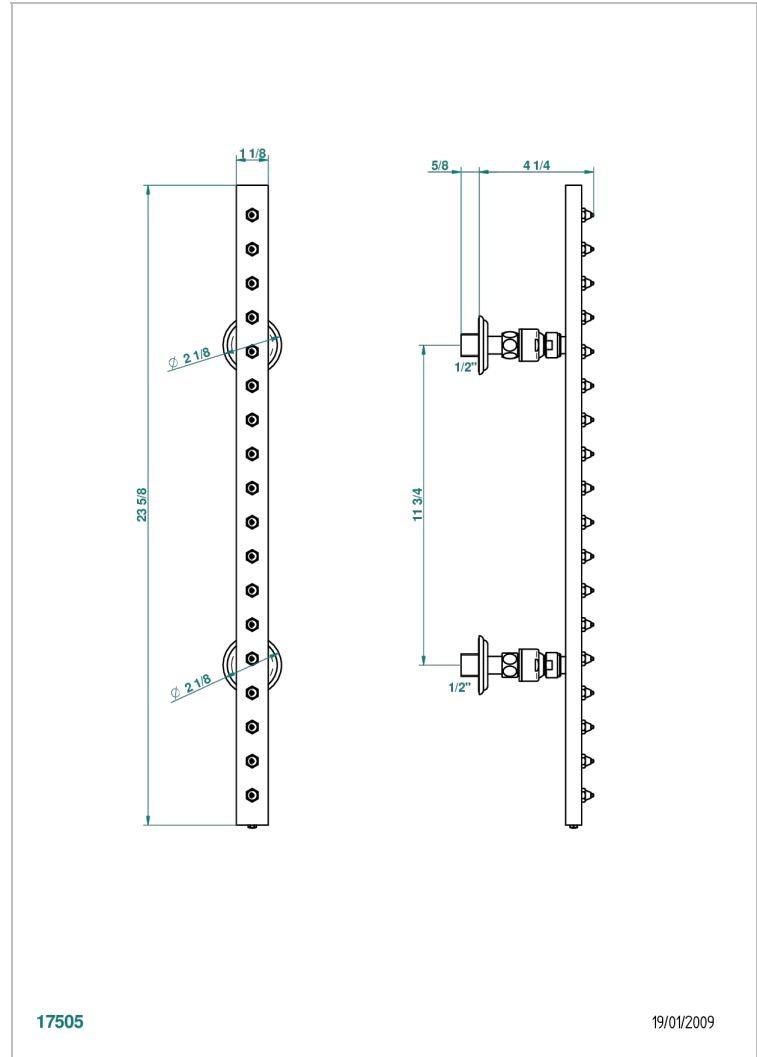

# MANDARINE METAL

U1A-900

Wall mounted pivot and swivel rainbar, 600 mm (square), with 18 jets with Easyclean system

THG<sup>®</sup>  
PARIS

17505

19/01/2009

## CHARACTERISTIC

- Mandarin Metal
- Wall mounted pivot and swivel rainbar, 600 mm (square), with 18 jets with Easyclean system

## TECHNICAL SPECS

- Recommandé : 3 bars (max. 5 bars) - Advised : 43,5 psi (max. 72 psi)
- 8 l/min à 3 bars (2.12 gpm at 43.5 psi)