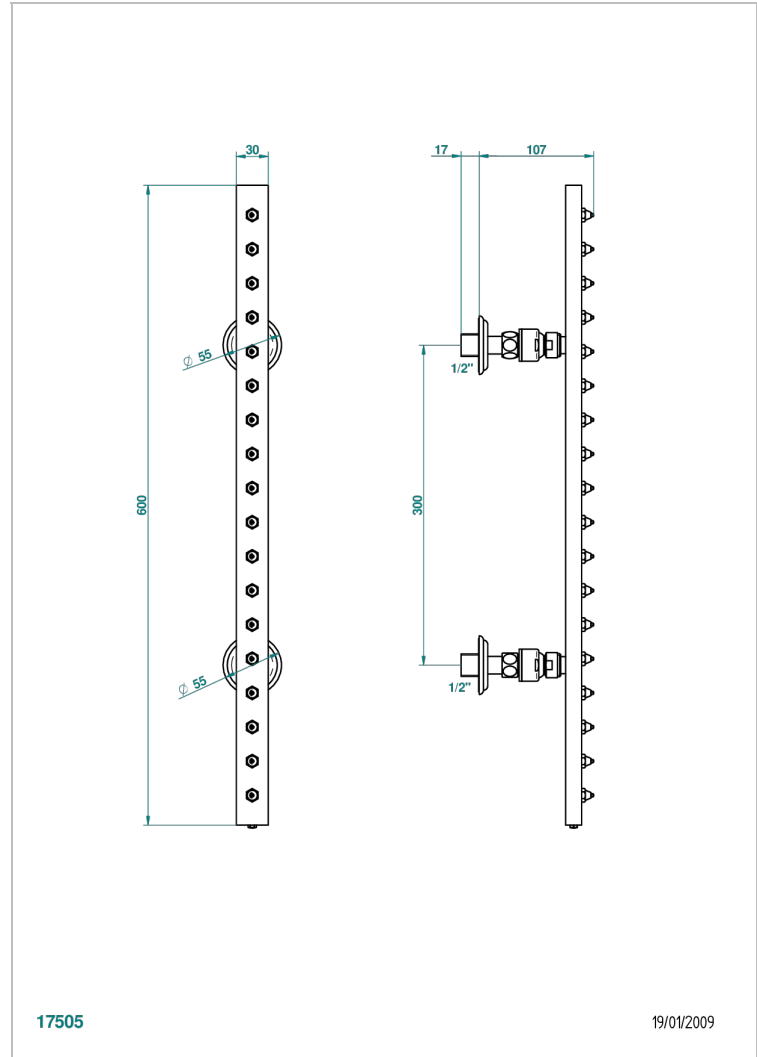

# MANDARINE METAL

U1A-900

Wall mounted pivot and swivel rainbar, 600 mm (square), with 18 jets with Easyclean system

THG<sup>®</sup>  
PARIS

17505

19/01/2009

## CHARACTERISTIC

- Mandarin Metal
- Wall mounted pivot and swivel rainbar, 600 mm (square), with 18 jets with Easyclean system