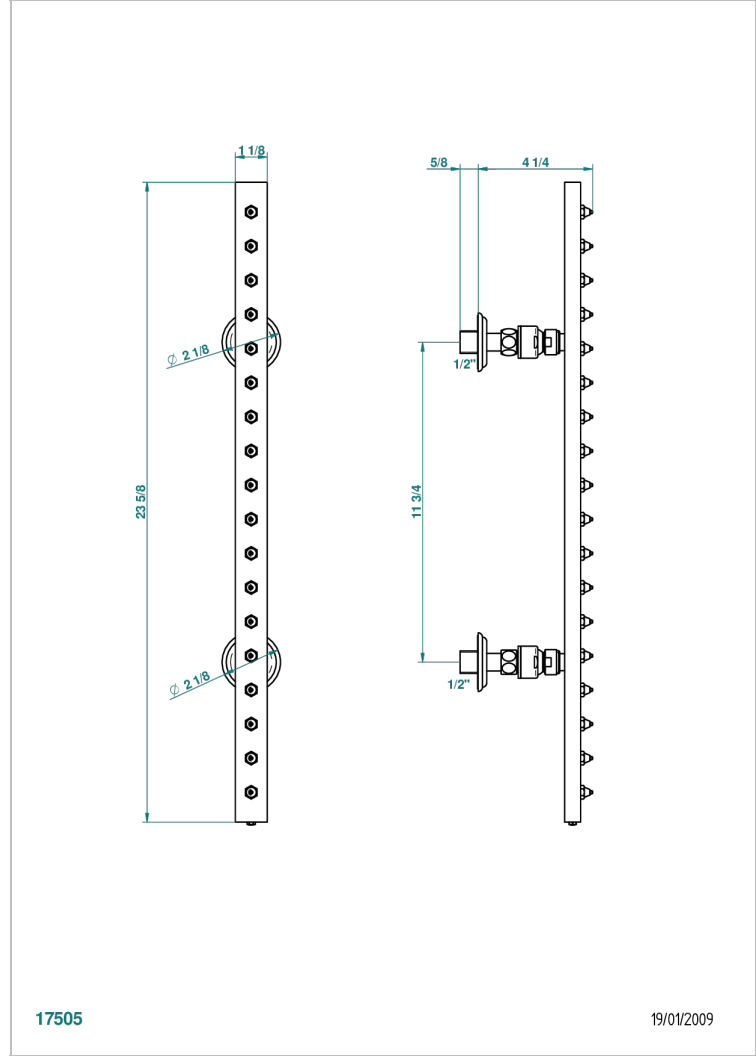

MANDARINE METAL

U1A-900

Wall mounted pivot and swivel rainbar, 600 mm (square), with 18 jets with Easyclean system

THG[®]
PARIS

CHARACTERISTIC

- Mandarin Metal
- Wall mounted pivot and swivel rainbar, 600 mm (square), with 18 jets with Easyclean system

TECHNICAL SPECS

- Recommandé : 3 bars (max. 5 bars) - Advised : 43,5 psi (max. 72 psi)
- 8 l/min à 3 bars (2.12 gpm at 43.5 psi)

AVAILABLE FINITIONS

Antique nickel - H28
Black ceram - D30
Blush PVD - H62
Brass color PVD - H49
Brown bronze color PVD - F33
Gold color PVD - H52