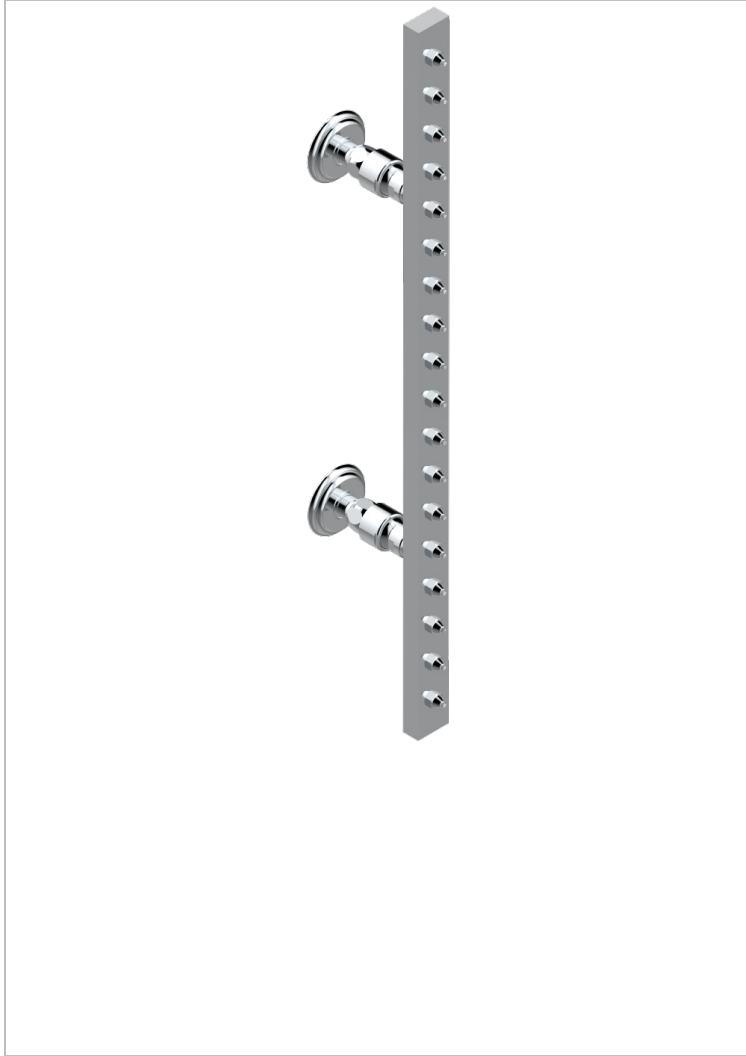

# AMBOISE MALACHITE

A1J-900

THG<sup>®</sup>  
PARIS

Wall mounted pivot and swivel rainbar, 600 mm (square), with 18 jets with Easyclean system

## CHARACTERISTIC

- Amboise Malachite
- Wall mounted pivot and swivel rainbar, 600 mm (square), with 18 jets with Easyclean system

## AVAILABLE FINITIONS

Antique nickel - H28  
Black ceram - D30  
Blush PVD - H62  
Brass color PVD - H49  
Brown bronze color PVD - F33  
Gold color PVD - H52

Graphite PVD - H64  
Matt Umber PVD - H67  
Matt blush PVD - H60  
Matt brass color PVD - H50  
Matt brown bronze color PVD - F34  
Matt chrome - C02