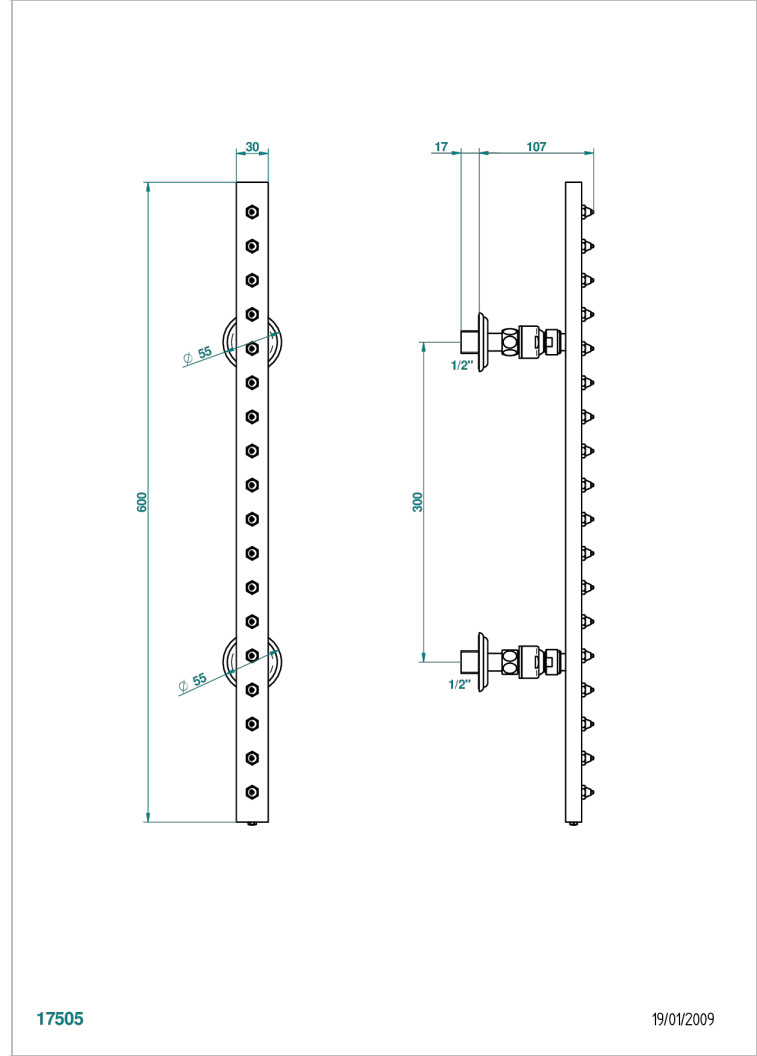

# AMBOISE MALACHITE

A1J-900

THG<sup>®</sup>  
PARIS

Wall mounted pivot and swivel rainbar, 600 mm (square), with 18 jets with Easyclean system

## CHARACTERISTIC

- Amboise Malachite
- Wall mounted pivot and swivel rainbar, 600 mm (square), with 18 jets with Easyclean system

## TECHNICAL SPECS

- Recommandé : 3 bars (max. 5 bars) - Advised : 43,5 psi (max. 72 psi)
- 8 l/min à 3 bars (2.12 gpm at 43.5 psi)