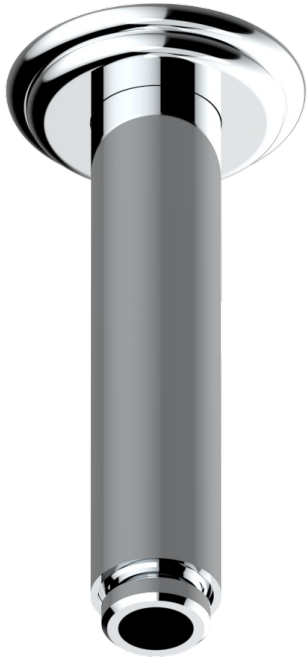

# TROCADERO LAPIS LAZULI

U7B-82V/US

Vertical shower arm ceiling mounted 1/2" connection

17502

25/04/2022

## CHARACTERISTIC

- Trocadéro Lapis Lazuli
- Vertical shower arm ceiling mounted 1/2" connection

## AVAILABLE FINITIONS

Black ceram - D30  
Blush PVD - H62  
Brass color PVD - H49  
Brown bronze color PVD - F33  
Chrome polished - A02  
Chrome polished / gold polished - G02

Gold color PVD - H52  
Gold mat - F07  
Gold polished - F01  
Graphite PVD - H64  
Matt Umber PVD - H67  
Matt blush PVD - H60

Matt brass color PVD - H50  
Matt brown bronze color PVD - F34  
Matt chrome (American satin) - C02  
Matt gold color PVD - H53  
Matt graphite PVD - H65  
Matt nickel (American satin) - C01

Matt nickel color PVD - H56  
Nickel antique / Sovereign - H28  
Nickel color PVD - H55  
Nickel polished - B01  
Soft gold - F30  
Soft matt gold - F31