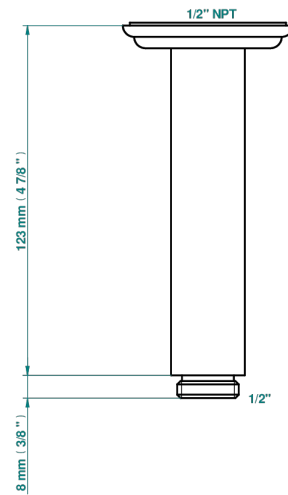

# TROCADERO LAPIS LAZULI

U7B-82V/US

Vertical shower arm ceiling mounted 1/2" connection

17502

25/04/2022

## CHARACTERISTIC

- Trocadéro Lapis Lazuli
- Vertical shower arm ceiling mounted 1/2" connection