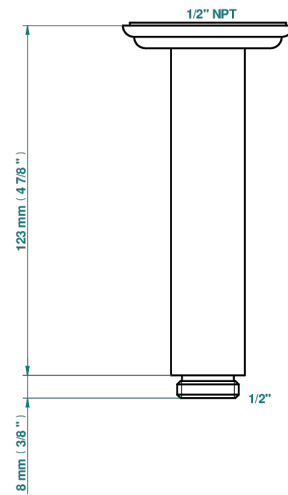

CHEVERNY BLACK ONYX

U1V-82V/US

Vertical shower arm ceiling mounted 1/2" connection

THG[®]
PARIS

17502

25/04/2022

CHARACTERISTIC

- Cheverny black Onyx
- Vertical shower arm ceiling mounted 1/2" connection