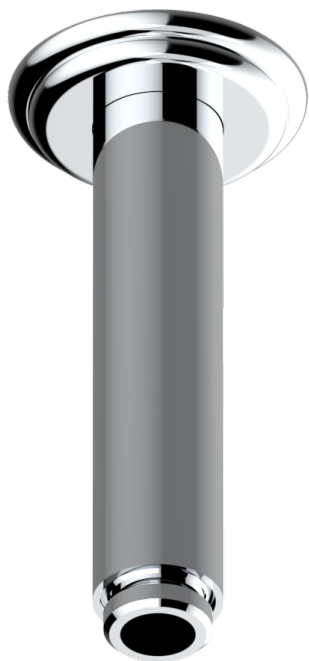

SULLY WHITE ONYX

U1S-82V/US

Vertical shower arm ceiling mounted 1/2" connection

THG[®]
PARIS

17502

25/04/2022

CHARACTERISTIC

- Sully white onyx
- Vertical shower arm ceiling mounted 1/2" connection

AVAILABLE FINITIONS

Black ceram - D30
Blush PVD - H62
Brass color PVD - H49
Brown bronze color PVD - F33
Chrome polished - A02
Chrome polished / gold polished - G02

Gold color PVD - H52
Gold mat - F07
Gold polished - F01
Graphite PVD - H64
Matt Umber PVD - H67
Matt blush PVD - H60

Matt brass color PVD - H50
Matt brown bronze color PVD - F34
Matt chrome (American satin) - C02
Matt gold color PVD - H53
Matt graphite PVD - H65
Matt nickel (American satin) - C01

Matt nickel color PVD - H56
Nickel antique / Sovereign - H28
Nickel color PVD - H55
Nickel polished - B01
Soft gold - F30
Soft matt gold - F31

Umber PVD - H66