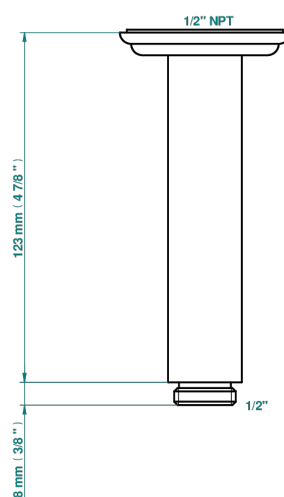

SULLY WHITE ONYX

U1S-82V/US

Vertical shower arm ceiling mounted 1/2" connection

THG[®]
PARIS

17502

25/04/2022

CHARACTERISTIC

- Sully white onyx
- Vertical shower arm ceiling mounted 1/2" connection