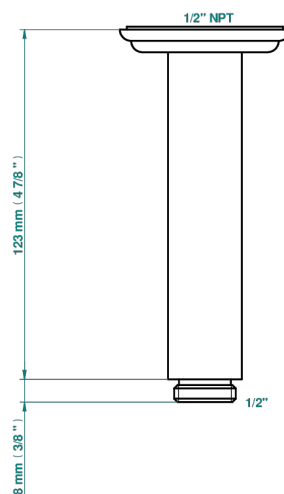

MANDARINE CRISTALLIA DIAMANT

U1K-82V/US

Vertical shower arm & flange ceiling mounted 1/2

THG[®]
PARIS

17502

25/04/2022

CARACTERÍSTICAS

- Mandarin Crystallia Diamant
- Vertical shower arm & flange ceiling mounted 1/2