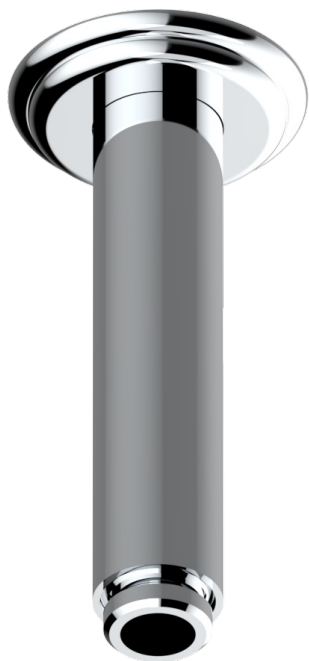

MANDARINE CRISTALLIA DIAMANT

U1K-82V/US

Vertical shower arm ceiling mounted 1/2" connection

THG[®]
PARIS

17502

25/04/2022

CHARACTERISTIC

- Mandarin Cristallia Diamant
- Vertical shower arm ceiling mounted 1/2" connection

AVAILABLE FINITIONS

Black ceram - D30

Blush PVD - H62

Brass color PVD - H49

Brown bronze color PVD - F33

Chrome polished - A02

Chrome polished / gold polished - G02

Copper antique matt, coated - H07

Gold color PVD - H52

Gold mat - F07

Gold polished - F01

Graphite PVD - H64

Light coated bronze - D01

Matt Umber PVD - H67

Matt blush PVD - H60

Matt brass color PVD - H50

Nickel color PVD - H55

Nickel polished - B01

Soft gold - F30

Soft matt gold - F31

Umber PVD - H66