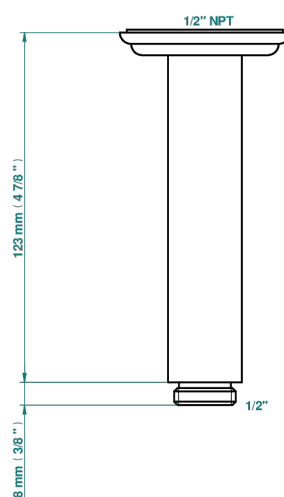

MANDARINE CRISTALLIA DIAMANT

U1K-82V/US

Vertical shower arm ceiling mounted 1/2" connection

THG[®]
PARIS

17502

25/04/2022

CHARACTERISTIC

- Mandarin Cristallia Diamant
- Vertical shower arm ceiling mounted 1/2" connection