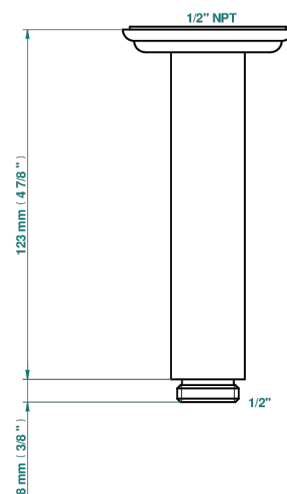

MANDARINE CRISTAL SATINADO

U1E-82V/US

Vertical shower arm & flange ceiling mounted 1/2

THG[®]
PARIS

17502

25/04/2022

CARACTERÍSTICAS

- Mandarine cristal satinado
- Vertical shower arm & flange ceiling mounted 1/2