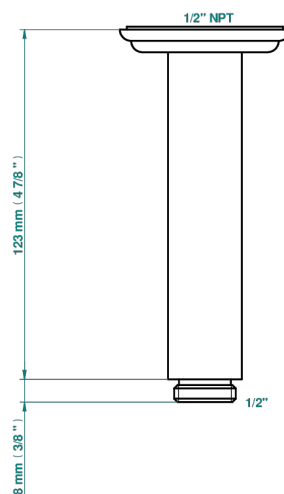

MANDARINE SATINY CRYSTAL

U1E-82V/US

Vertical shower arm ceiling mounted 1/2" connection

THG[®]
PARIS

17502

25/04/2022

CHARACTERISTIC

- Mandarin Satiny crystal
- Vertical shower arm ceiling mounted 1/2" connection