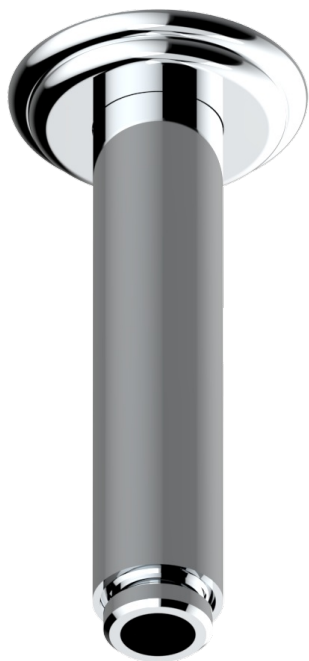

MANDARINE SATINY CRYSTAL

U1E-82V/US

Vertical shower arm ceiling mounted 1/2" connection

THG[®]
PARIS

17502

25/04/2022

CHARACTERISTIC

- Mandarin Satiny crystal
- Vertical shower arm ceiling mounted 1/2" connection

AVAILABLE FINITIONS

Black ceram - D30

Blush PVD - H62

Brass color PVD - H49

Brown bronze color PVD - F33

Chrome polished - A02

Chrome polished / gold polished - G02

Copper antique matt, coated - H07

Gold color PVD - H52

Gold mat - F07

Gold polished - F01

Graphite PVD - H64

Light coated bronze - D01

Matt Umber PVD - H67

Matt blush PVD - H60

Matt brass color PVD - H50

Nickel color PVD - H55

Nickel polished - B01

Soft gold - F30

Soft matt gold - F31

Umber PVD - H66