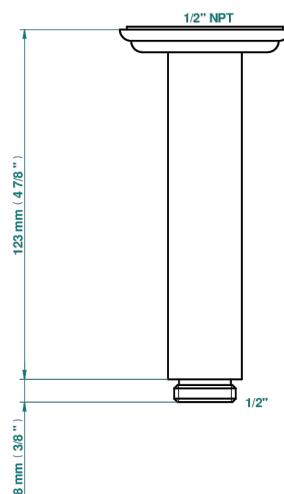

MANDARINE CLEAR CRYSTAL

U1D-82V/US

Vertical shower arm ceiling mounted 1/2" connection

THG[®]
PARIS

17502

25/04/2022

CHARACTERISTIC

- Mandarin Clear crystal
- Vertical shower arm ceiling mounted 1/2" connection