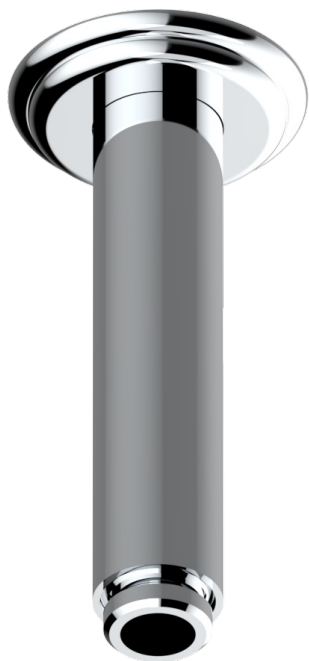

MANDARINE CLEAR CRYSTAL

U1D-82V/US

Vertical shower arm ceiling mounted 1/2" connection

THG[®]
PARIS

17502

25/04/2022

CHARACTERISTIC

- Mandarin Clear crystal
- Vertical shower arm ceiling mounted 1/2" connection

AVAILABLE FINITIONS

Black ceram - D30
Blush PVD - H62
Brass color PVD - H49
Brown bronze color PVD - F33
Chrome polished - A02
Chrome polished / gold polished - G02

Copper antique matt, coated - H07
Gold color PVD - H52
Gold mat - F07
Gold polished - F01
Graphite PVD - H64
Light coated bronze - D01

Matt Umber PVD - H67
Matt blush PVD - H60
Matt brass color PVD - H50
Matt brown bronze color PVD - F34
Matt chrome (American satin) - C02
Matt gold color PVD - H53

Matt graphite PVD - H65
Matt nickel (American satin) - C01
Matt nickel color PVD - H56
Nickel antique / Sovereign - H28
Nickel color PVD - H55
Nickel polished - B01

Soft gold - F30
Soft matt gold - F31
Umber PVD - H66