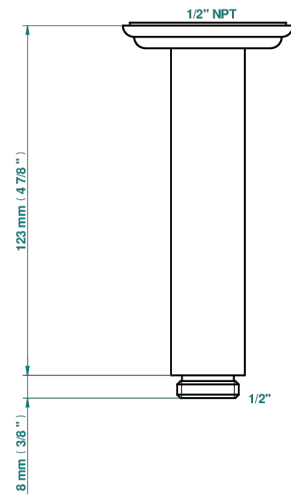

MANDARINE METAL

U1A-82V/US

Vertical shower arm & flange ceiling mounted 1/2

THG[®]
PARIS

17502

25/04/2022

CARACTERÍSTICAS

- Mandarin Metal
- Vertical shower arm & flange ceiling mounted 1/2