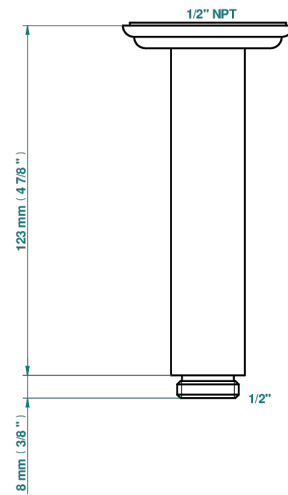

# JAIPUR ONICE NEGRO

A9C-82V/US

Vertical shower arm & flange ceiling mounted 1/2

THG<sup>®</sup>  
PARIS

17502

25/04/2022

## CARACTERÍSTICAS

- Jaipur Onice Negro
- Vertical shower arm & flange ceiling mounted 1/2