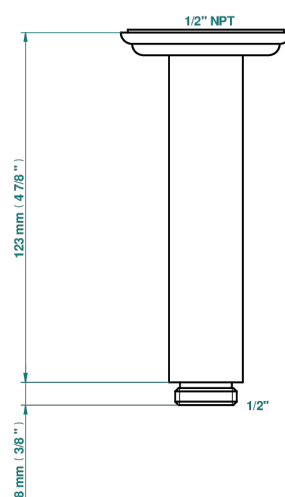

JAIPUR BLACK ONYX

A9C-82V/US

Vertical shower arm ceiling mounted 1/2" connection

THG[®]
PARIS

17502

25/04/2022

CHARACTERISTIC

- Jaipur Black Onyx
- Vertical shower arm ceiling mounted 1/2" connection