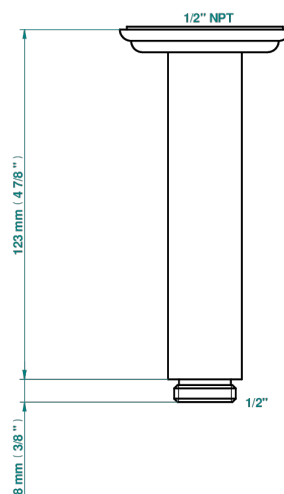

JAIPUR SATINY CRYSTAL

A9B-82V/US

Vertical shower arm ceiling mounted 1/2" connection

THG[®]
PARIS

17502

25/04/2022

CHARACTERISTIC

- Jaipur Satiny crystal
- Vertical shower arm ceiling mounted 1/2" connection