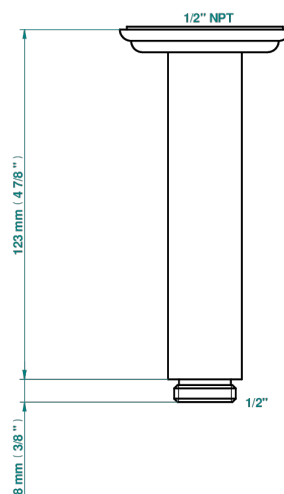

# VOGUE LAPIS LAZULI

A8S-82V/US

Vertical shower arm & flange ceiling mounted 1/2

THG<sup>®</sup>  
PARIS

17502

25/04/2022

## CARACTERÍSTICAS

- Vogue Lapis Lazuli
- Vertical shower arm & flange ceiling mounted 1/2