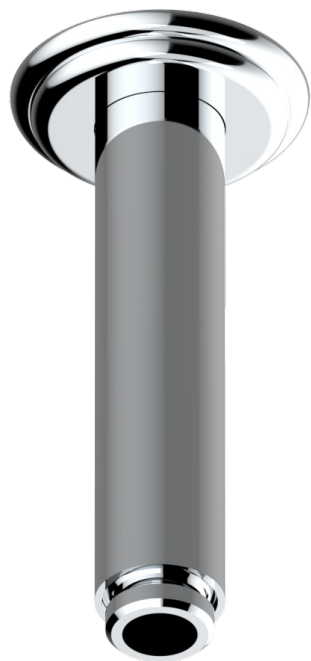

VOGUE LAPIS LAZULI

A8S-82V/US

Vertical shower arm ceiling mounted 1/2" connection

THG[®]
PARIS

17502

25/04/2022

CHARACTERISTIC

- Vogue Lapis Lazuli
- Vertical shower arm ceiling mounted 1/2" connection

AVAILABLE FINITIONS

Black ceram - D30

Blush PVD - H62

Brass color PVD - H49

Brown bronze color PVD - F33

Chrome polished - A02

Chrome polished / gold polished - G02

Copper antique matt, coated - H07

Gold color PVD - H52

Gold mat - F07

Gold polished - F01

Graphite PVD - H64

Light coated bronze - D01

Matt Umber PVD - H67

Matt blush PVD - H60

Matt brass color PVD - H50

Nickel color PVD - H55

Nickel polished - B01

Soft gold - F30

Soft matt gold - F31

Umber PVD - H66