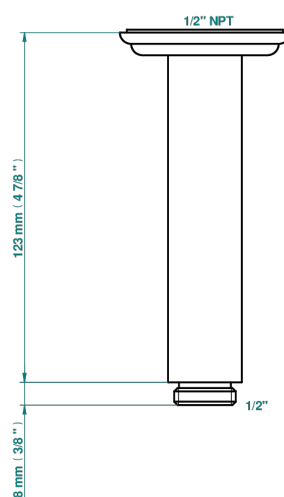

VOGUE LAPIS LAZULI

A8S-82V/US

Vertical shower arm ceiling mounted 1/2" connection

THG[®]
PARIS

17502

25/04/2022

CHARACTERISTIC

- Vogue Lapis Lazuli
- Vertical shower arm ceiling mounted 1/2" connection