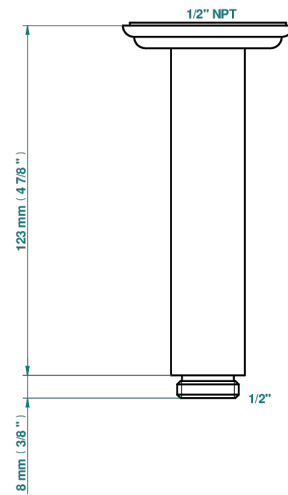

VOGUE OJO DE TIGRE

A8R-82V/US

Vertical shower arm & flange ceiling mounted 1/2

THG[®]
PARIS

17502

25/04/2022

CARACTERÍSTICAS

- Vogue Ojo de Tigre
- Vertical shower arm & flange ceiling mounted 1/2