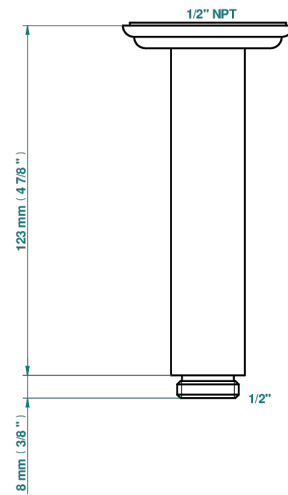

VOGUE TIGER EYE

A8R-82V/US

Vertical shower arm ceiling mounted 1/2" connection

17502

25/04/2022

CHARACTERISTIC

- Vogue Tiger Eye
- Vertical shower arm ceiling mounted 1/2" connection

AVAILABLE FINITIONS