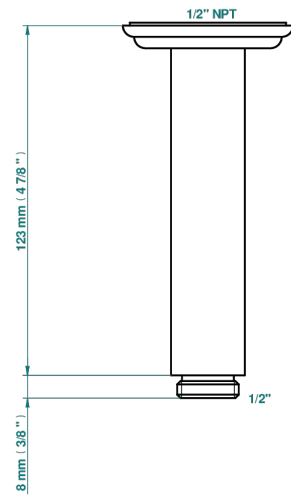

VOGUE ONICE NEGRO

A8P-82V/US

Vertical shower arm & flange ceiling mounted 1/2

THG[®]
PARIS

17502

25/04/2022

CARACTERÍSTICAS

- Vogue Onice negro
- Vertical shower arm & flange ceiling mounted 1/2