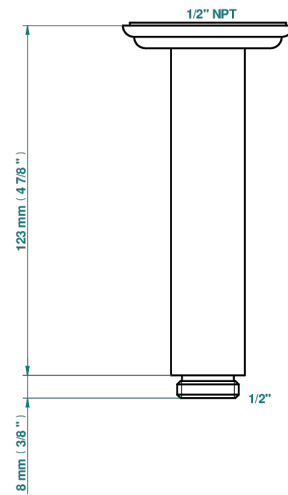

VOGUE BLACK ONYX

A8P-82V/US

Vertical shower arm ceiling mounted 1/2" connection

17502

25/04/2022

CHARACTERISTIC

- Vogue black onyx
- Vertical shower arm ceiling mounted 1/2" connection

AVAILABLE FINITIONS